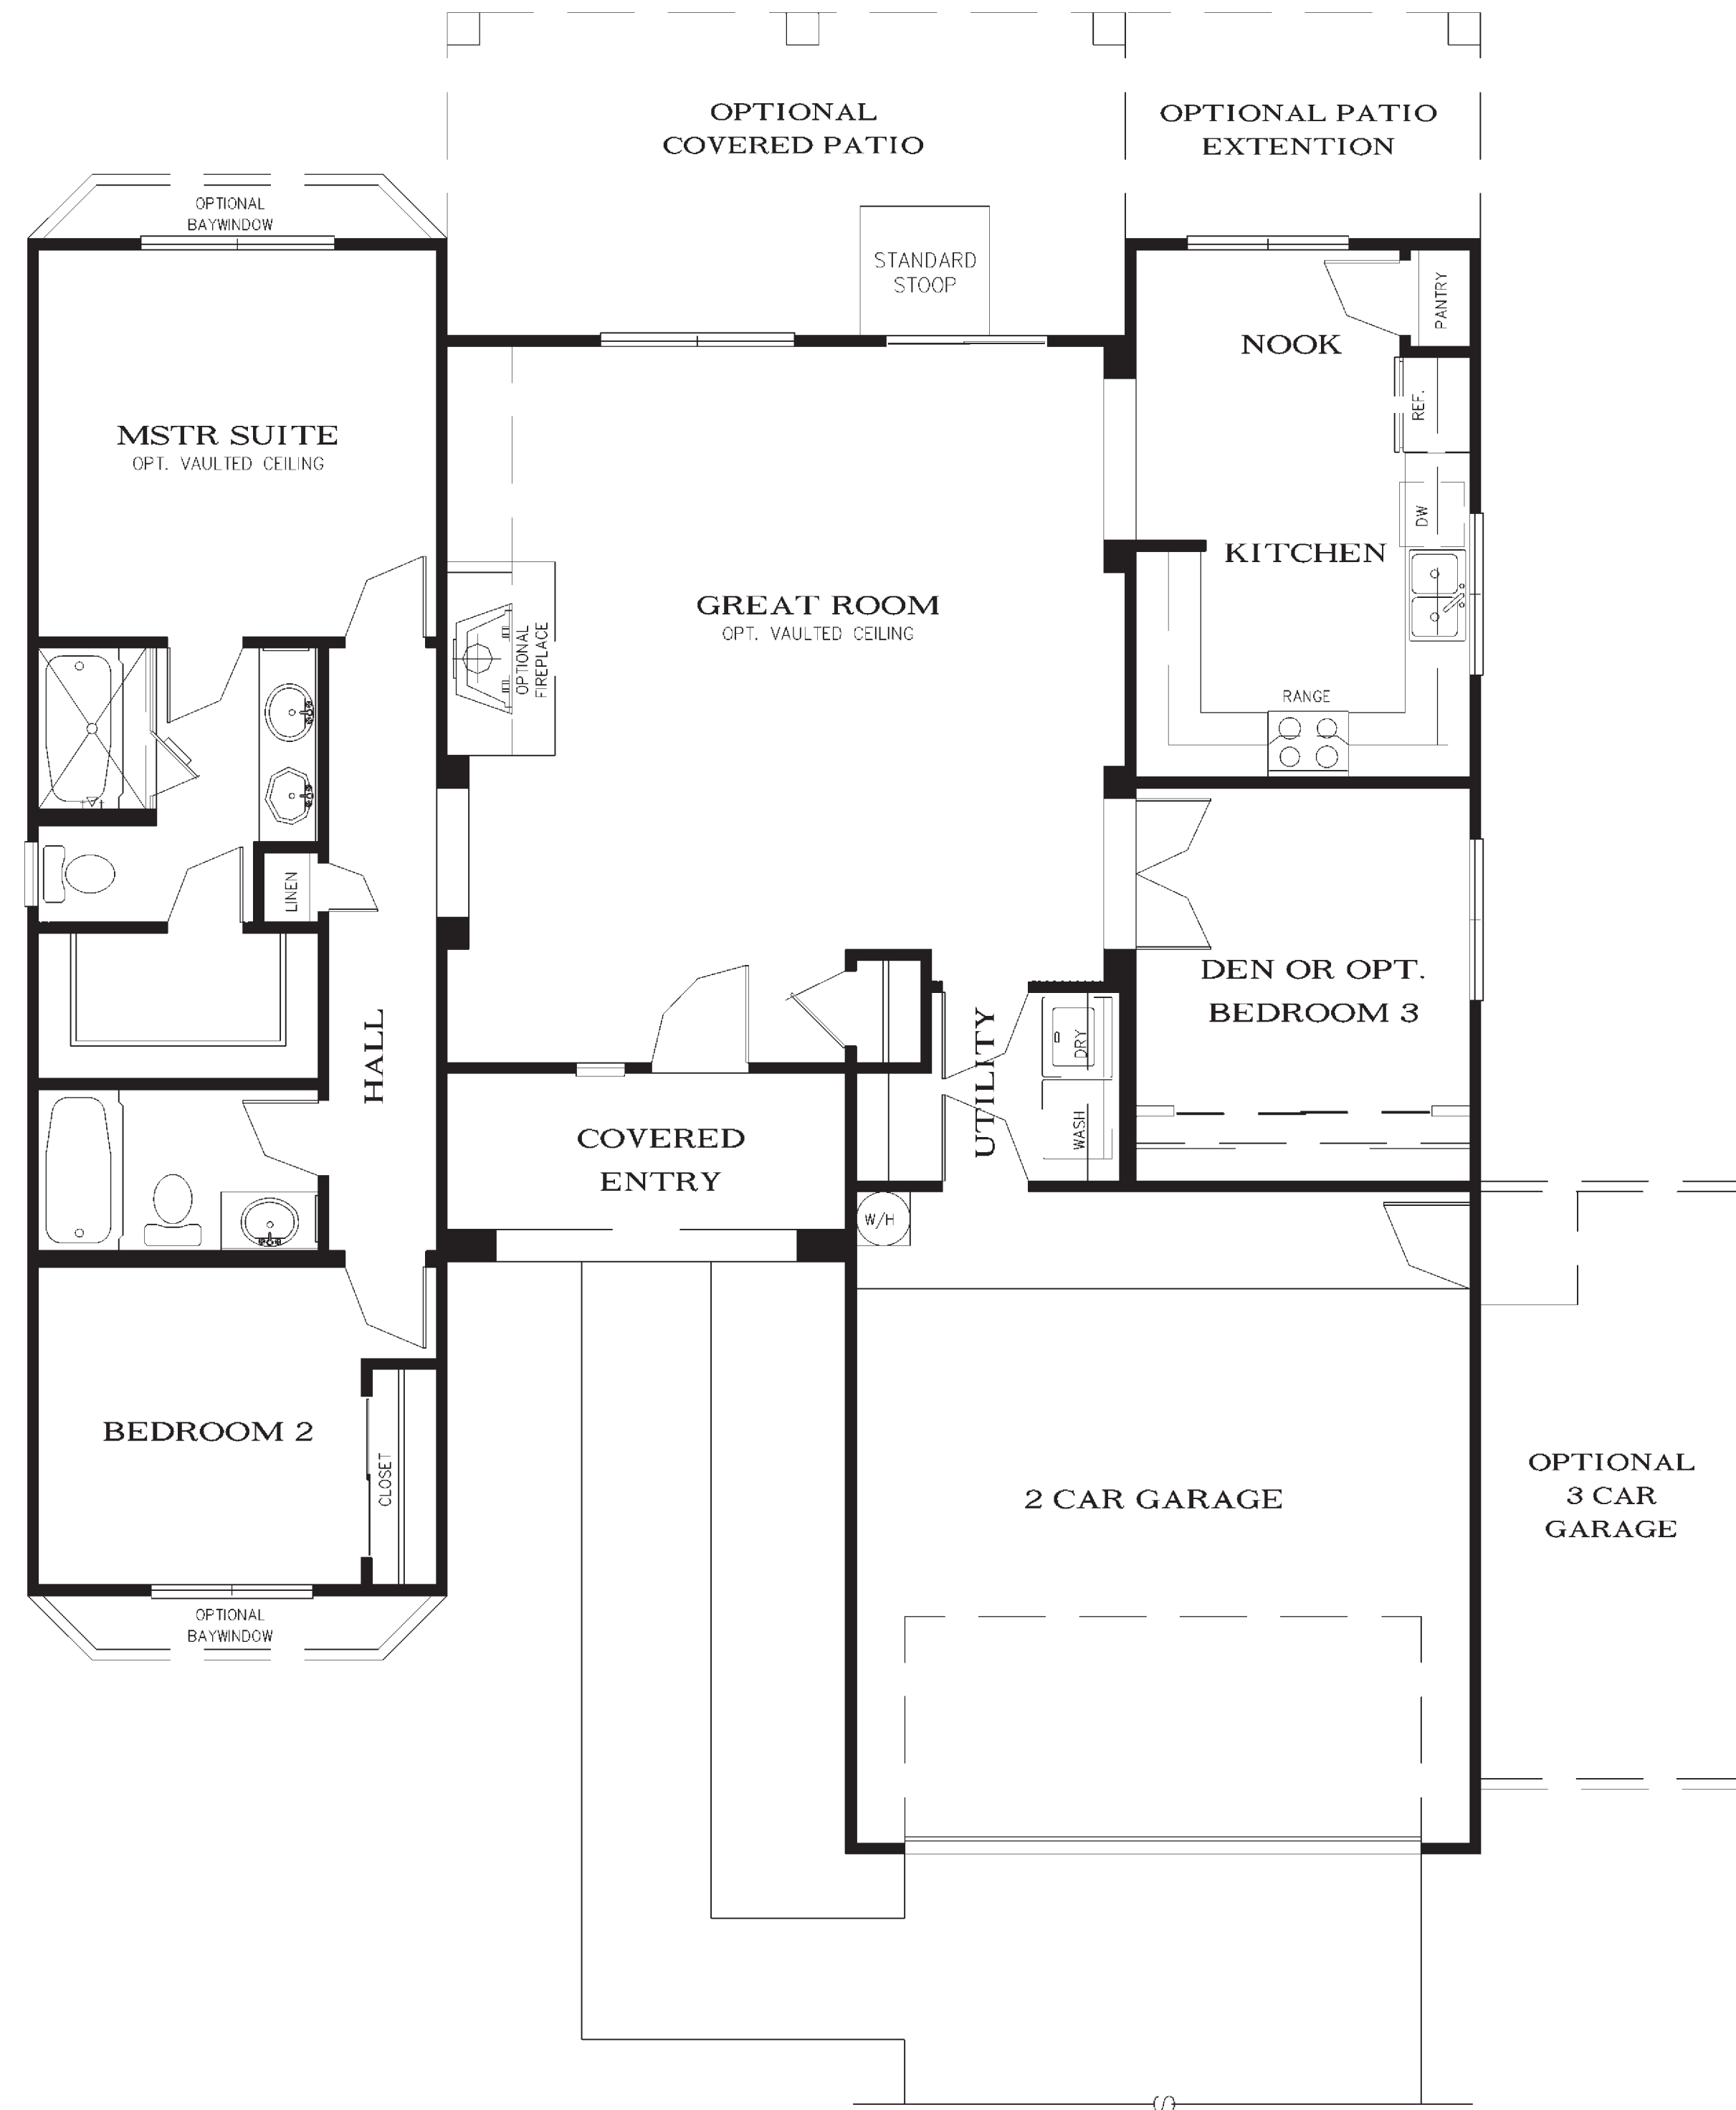

PLAN 1382

4 BEDROOM
2 BATH
APPROX. 1,382 SQ. FT.

COPYRIGHT REPUBLIC HOMES, INC.
LOCATION, SIZE, EXISTENCE OF DOORS,
WINDOWS, WALLS, FIREPLACES, VAULTED
AREAS AND ANY OTHER ITEM DEPICTED
MAY VARY DEPENDING ON EXTERIOR
PREFERENCE OR CHOICE OF OPTIONS.
PRICES, PLANS, FEATURES AND MATERIALS
ARE SUBJECT TO CHANGE WITHOUT NOTICE.
ALL MEASUREMENTS SHOWN ARE APPROXIMATE.
3 SEP 99

OFFERED BY:
REPUBLIC HOMES

PLAN 1382

4 BEDROOM
2 BATH
APPROX. 1,382 SQ. FT.

ELEVATION A

ELEVATION B

ELEVATION C

OFFERED BY:
REPUBLIC HOMES

COPYRIGHT REPUBLIC HOMES, INC.
LOCATION, SIZE, EXISTENCE OF DOORS,
WINDOWS, WALLS, FIREPLACES, VAULTED
AREAS AND ANY OTHER ITEM DEPICTED
MAY VARY DEPENDING ON EXTERIOR
PREFERENCE OR CHOICE OF OPTIONS.
PRICES, PLANS, FEATURES AND MATERIALS
ARE SUBJECT TO CHANGE WITHOUT NOTICE.
ALL MEASUREMENTS SHOWN ARE APPROXIMATE.
3 SEP 99