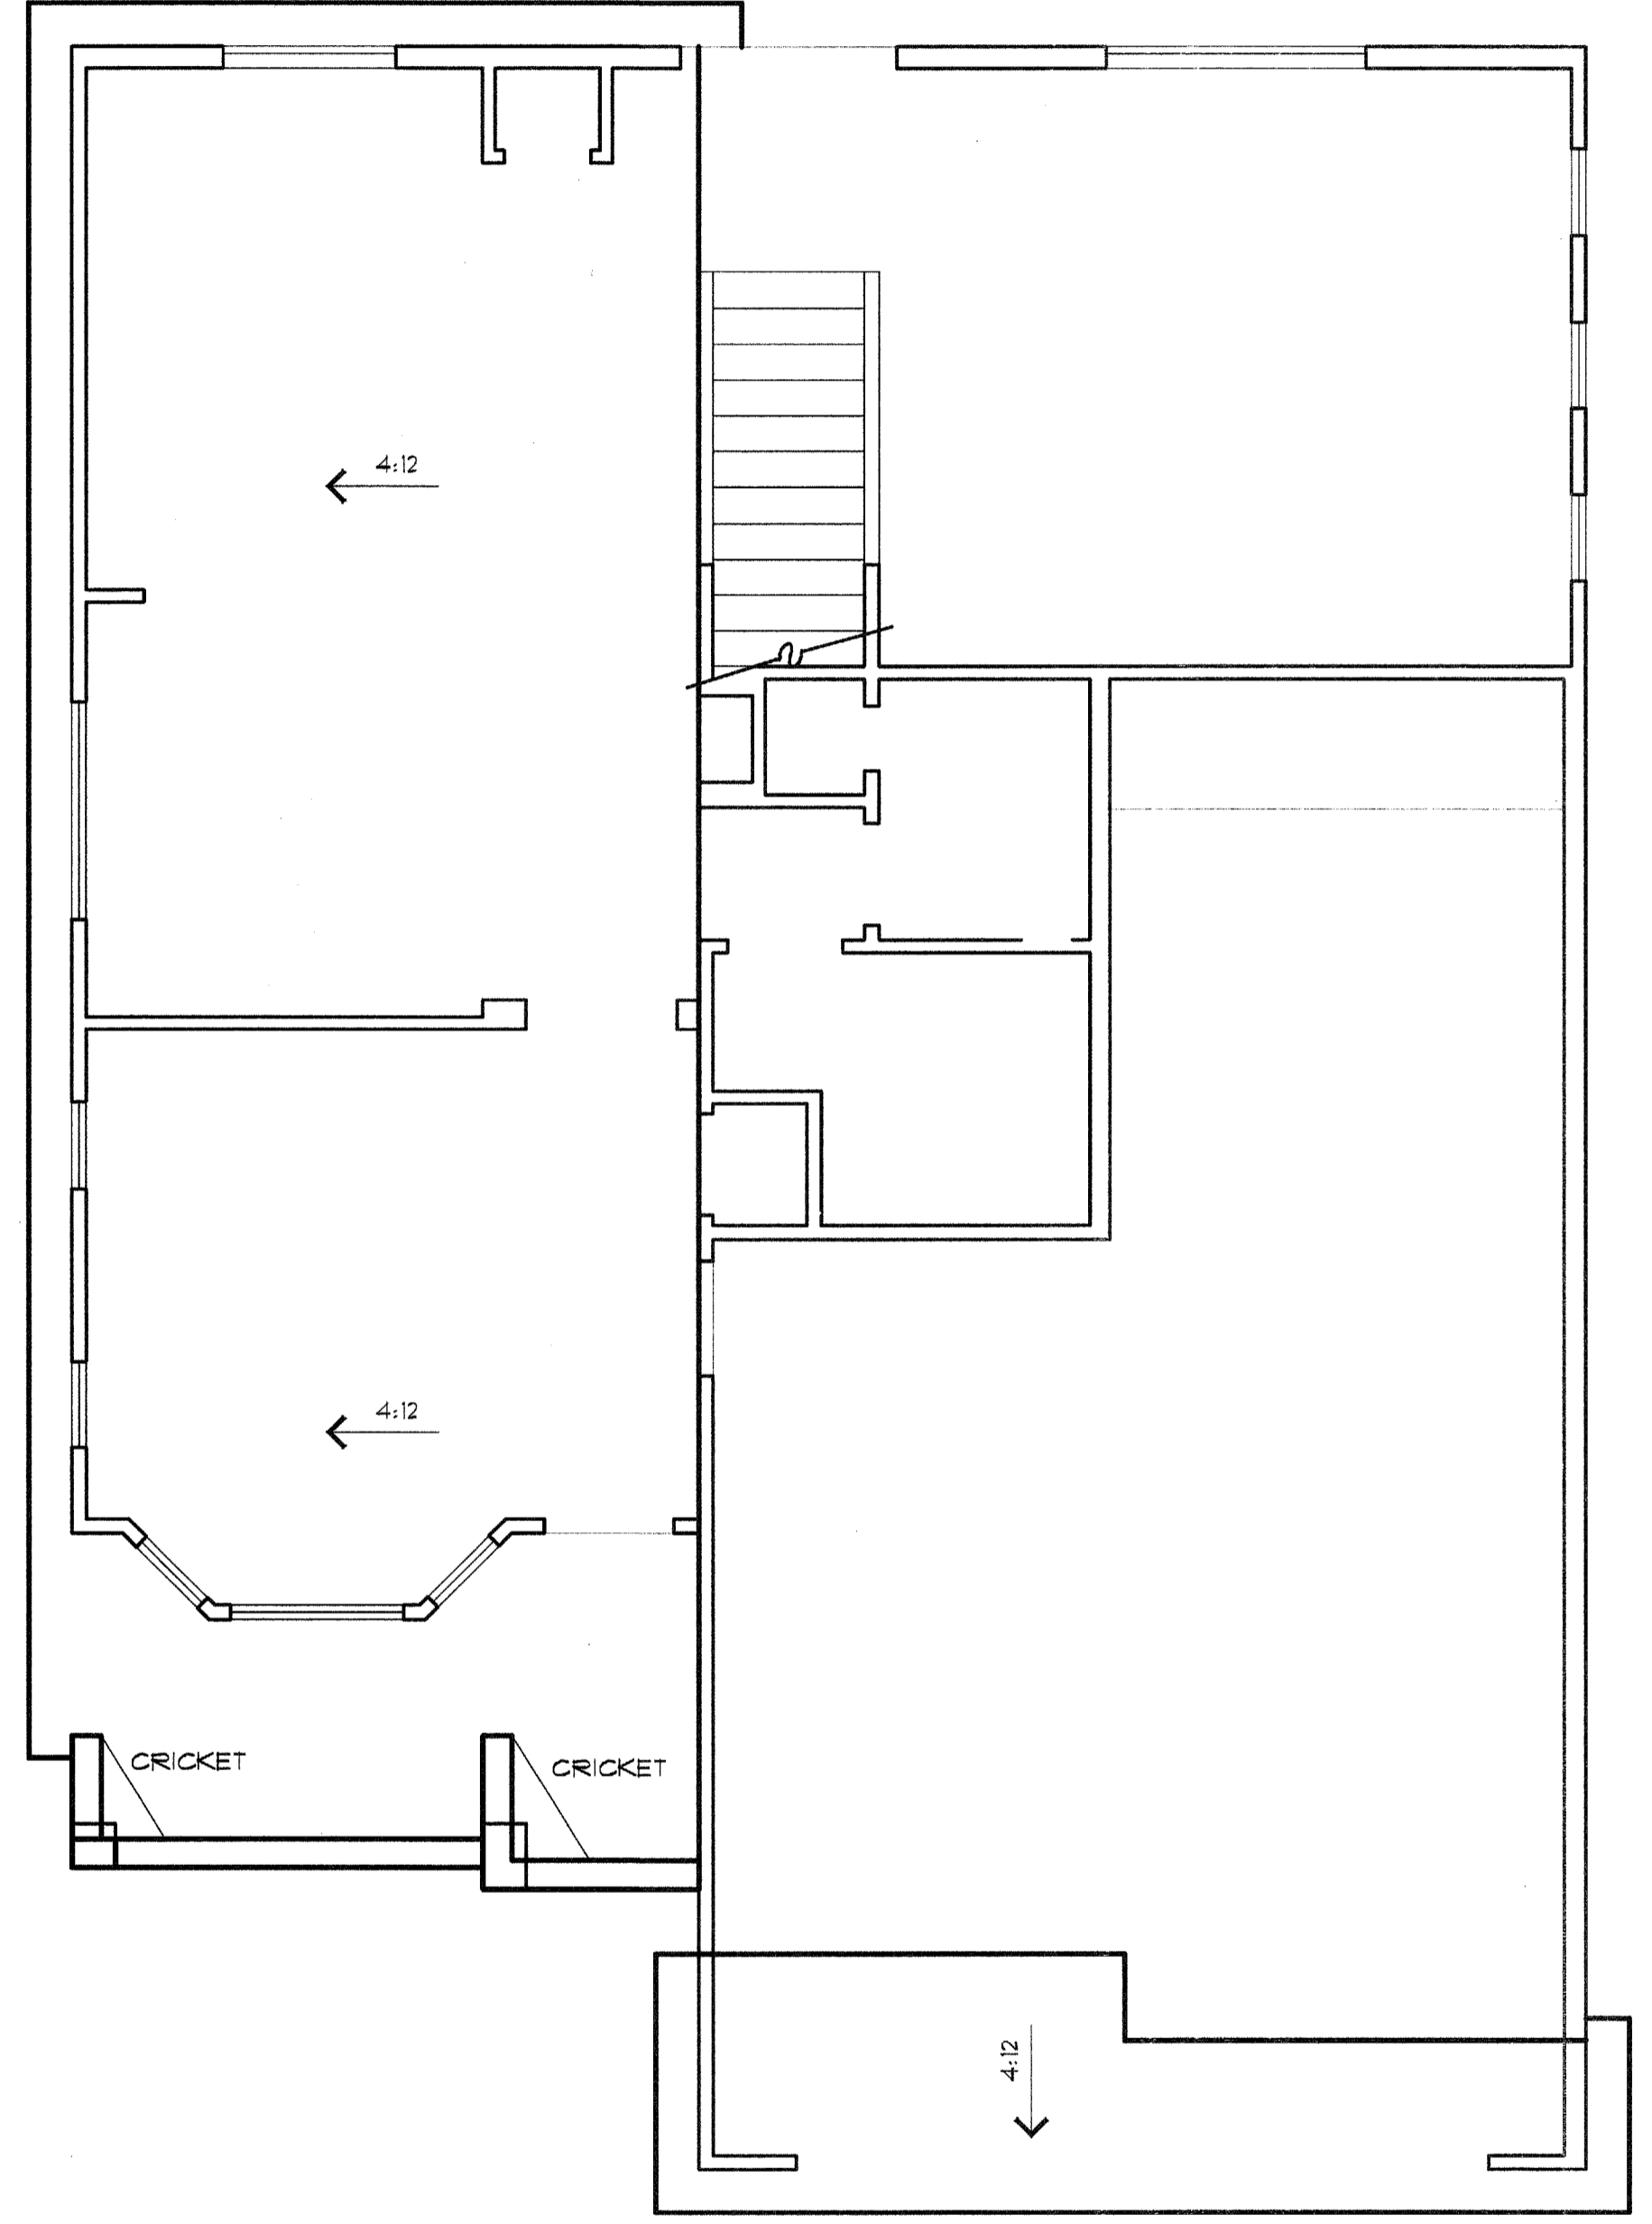

REVISIONS:

RESIDENCE FOR
LIBERTY HOMES
SAN MARCOS / APACHE JUNCTION

ROOF PLAN 'C'
1786 BARCELONA

DATE: 03.06.2007
DRAWN: MDW 04.19.05
MODIFIED:
CHECKED:
FILE: San Marc-1897-042005

SITE NO:
SM
A3.3
SHEET NO:

LOWER ROOF PLAN 'C'
SCALE: 1/4"=1'

UPPER ROOF PLAN 'C'
SCALE: 1/4"=1'