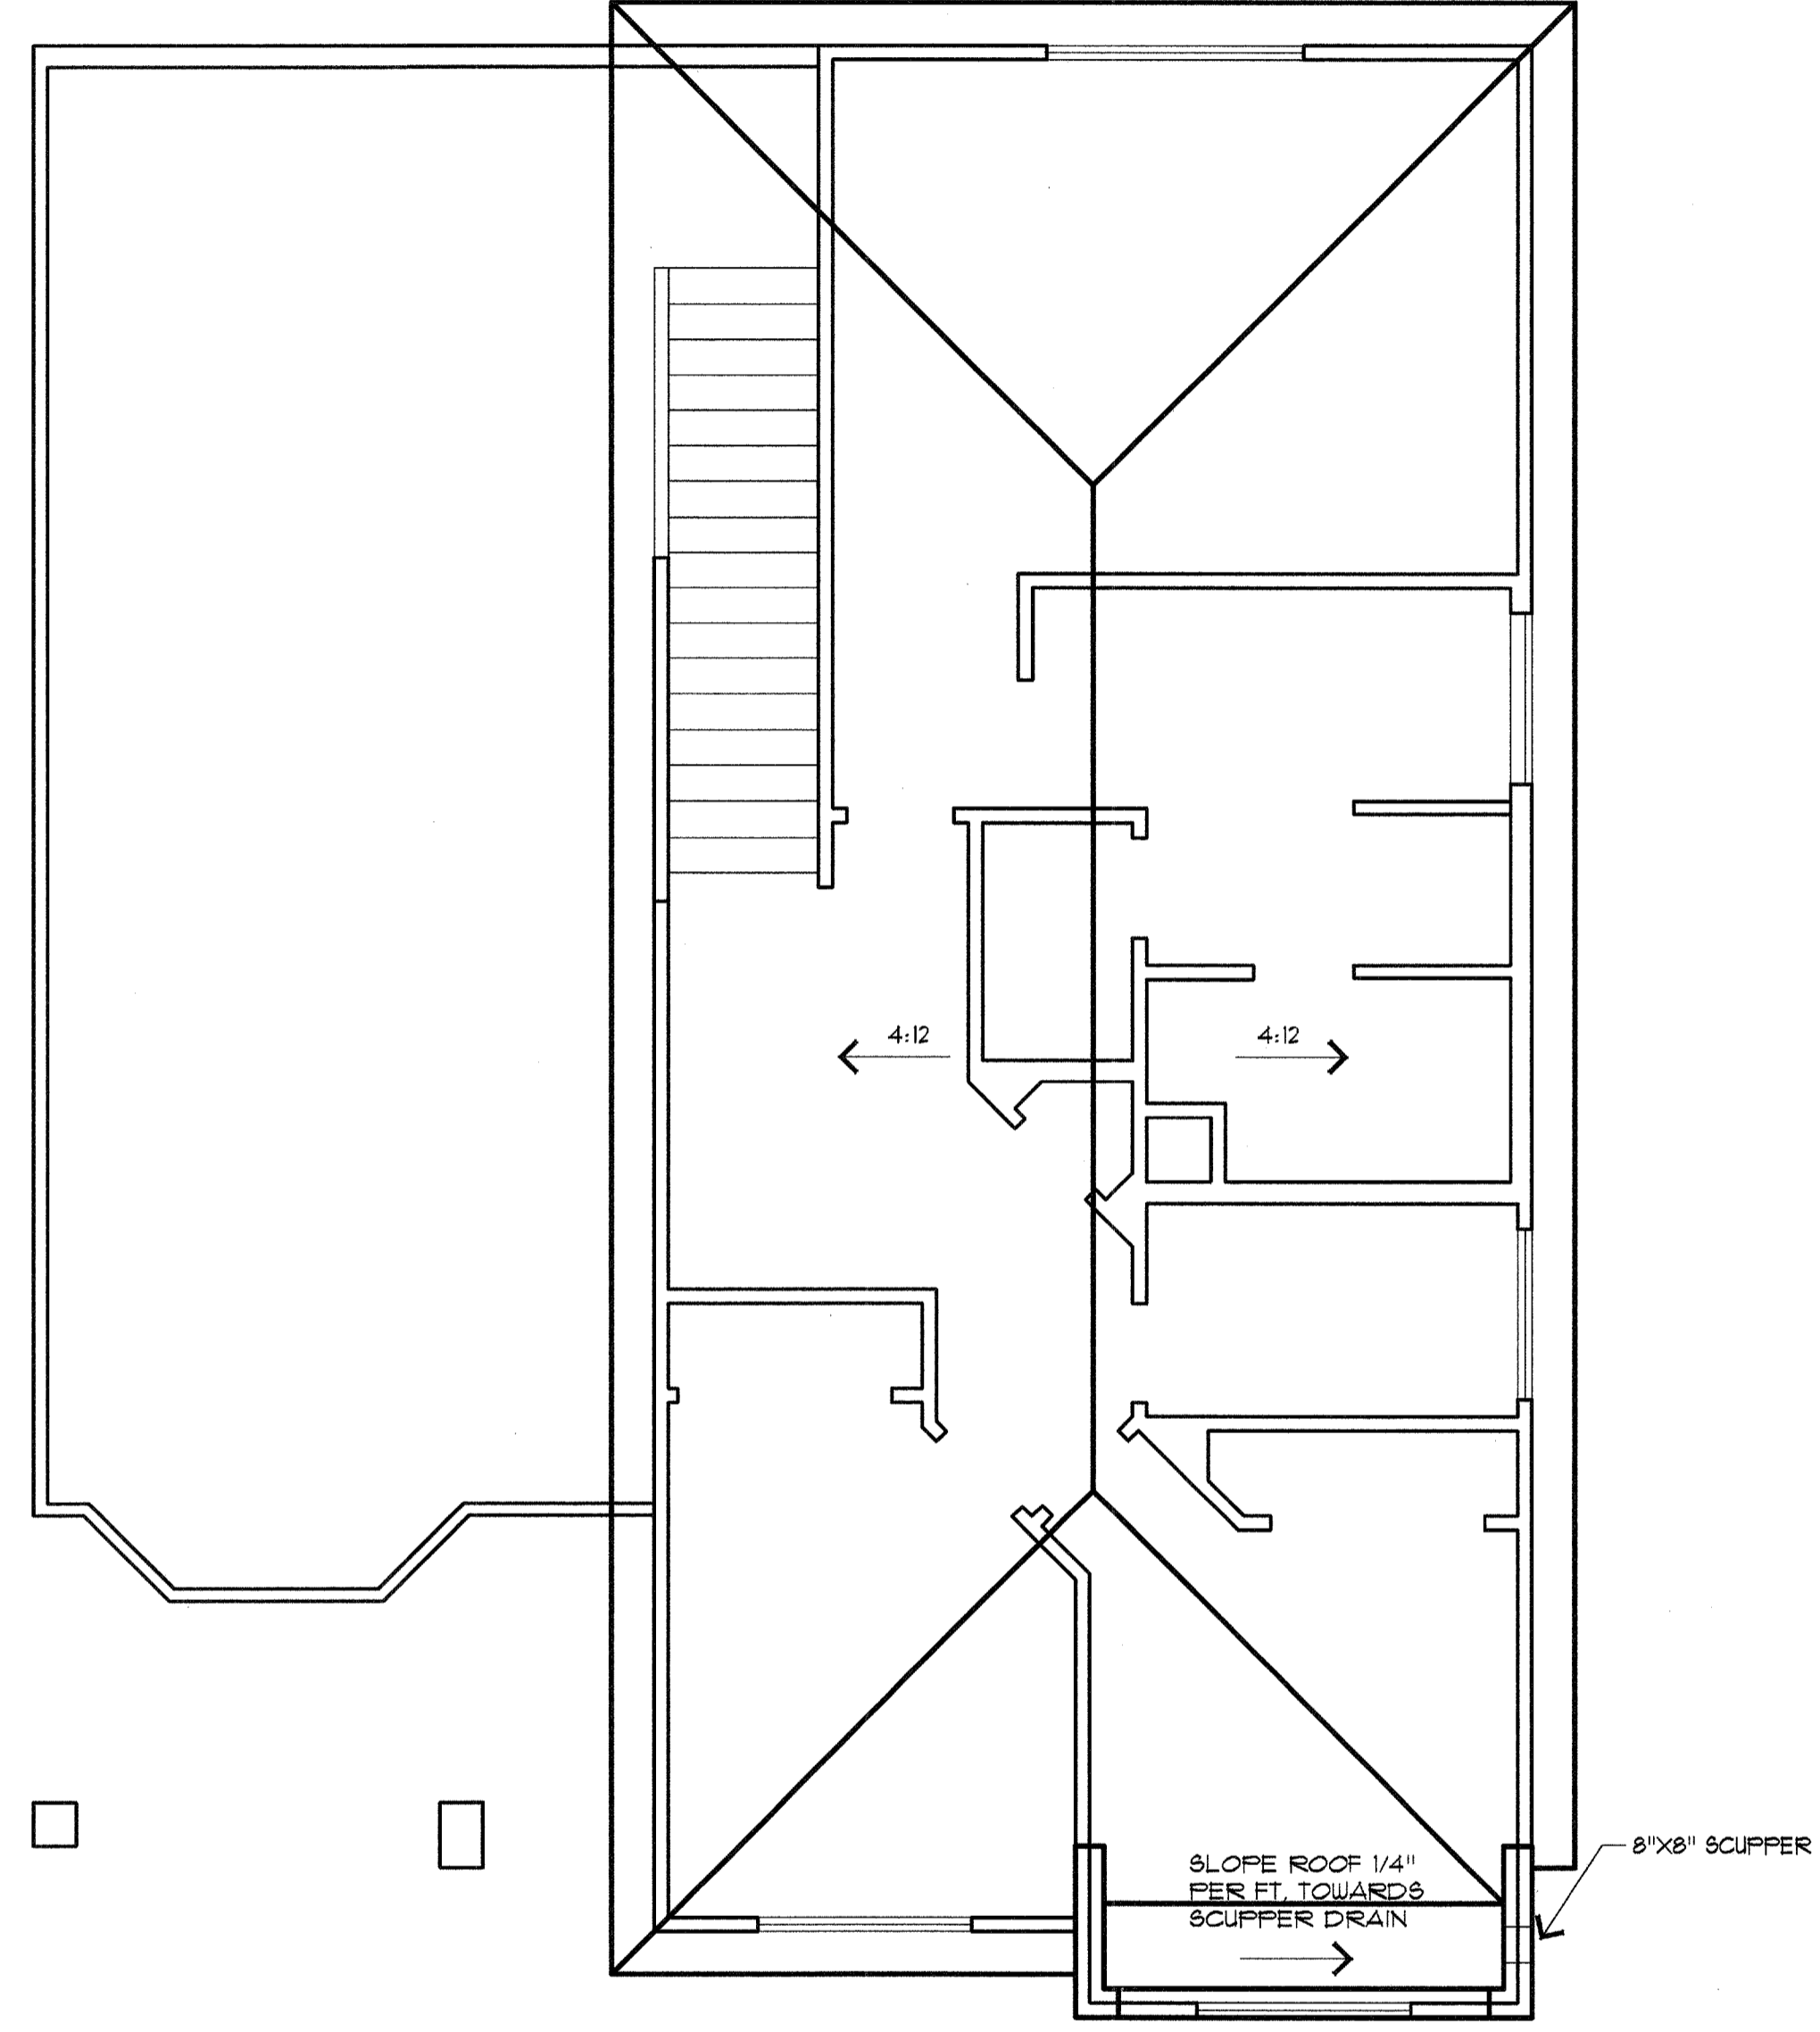

REVISIONS:

RESIDENCE FOR
LIBERTY HOMES
SAN MARCOS / APACHE JUNCTION

ROOF PLAN 'C'
1786 BARCELONA

DATE: 03.06.2007
DRAWN: MDW 04.19.05
MODIFIED:
CHECKED:
FILE: San Marc-1897-042005

SITE NO:
SM
A3.3
SHEET NO:

LOWER ROOF PLAN 'C'
SCALE: 1/4"=1'

UPPER ROOF PLAN 'C'
SCALE: 1/4"=1'