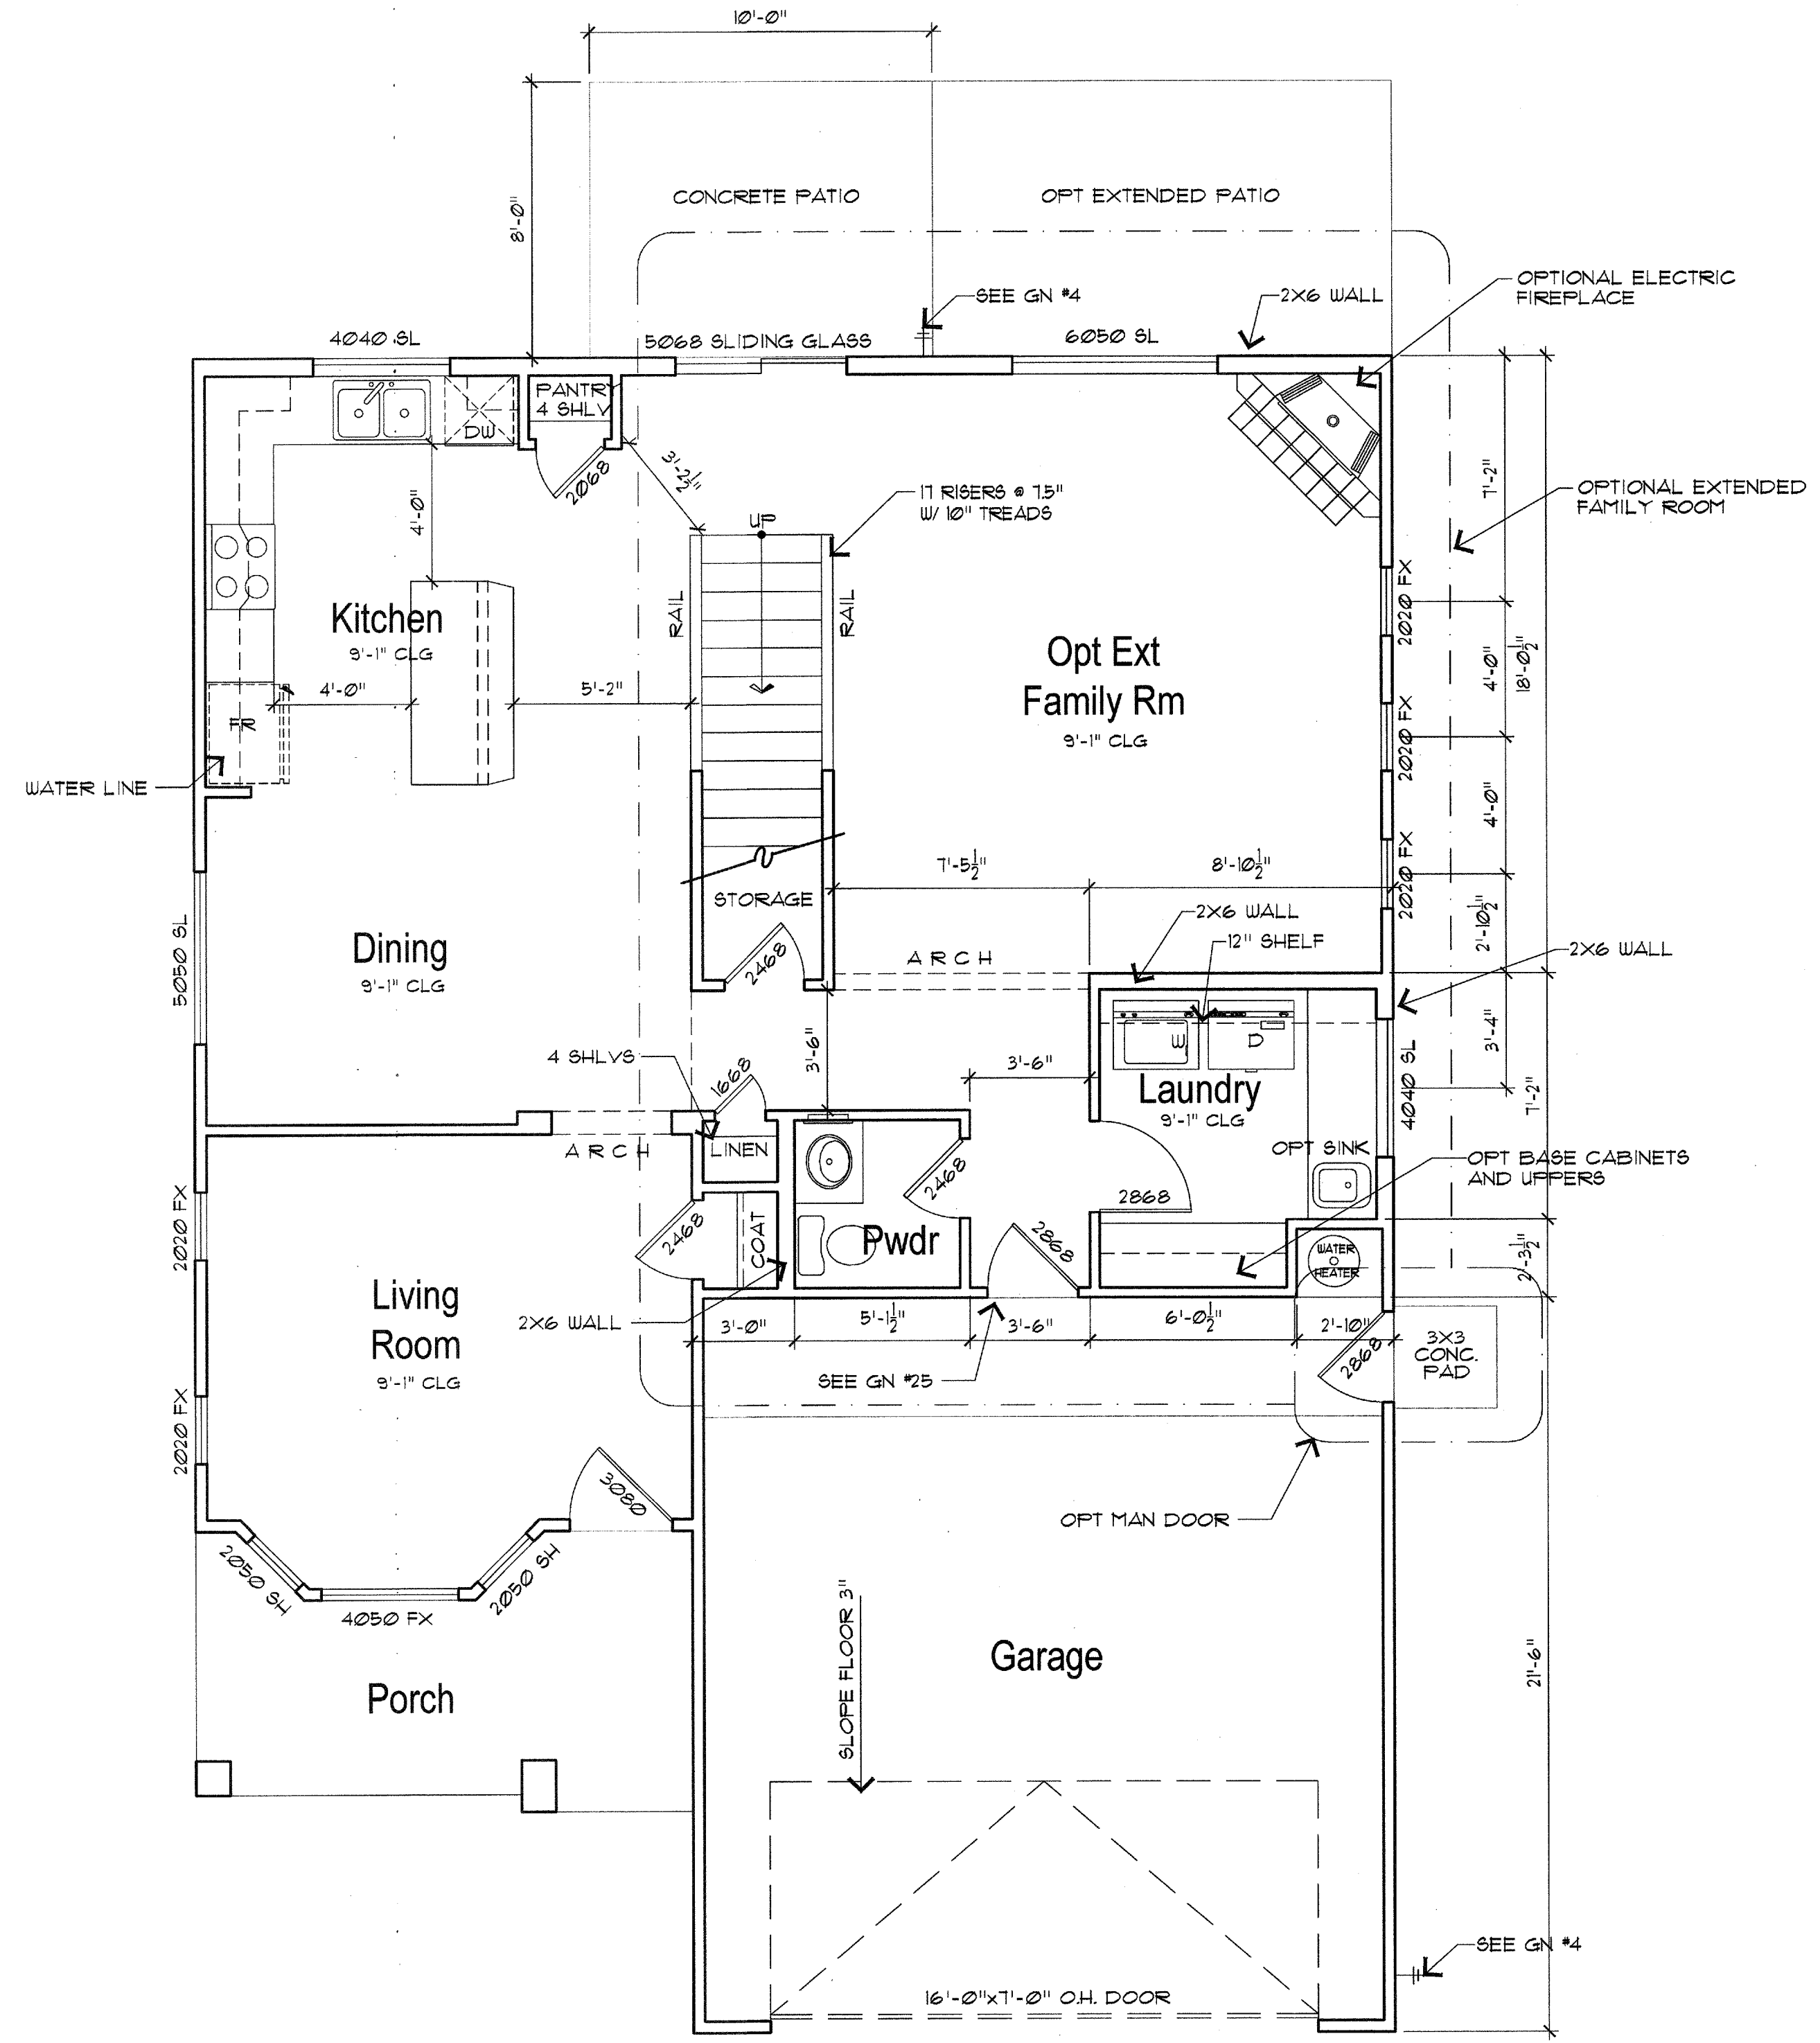

REVISIONS:

RESIDENCE FOR
 LIBERTY HOMES
 SAN MARCOS / APACHE JUNCTION

MAIN FLOOR OPTIONS
 1786 BARCELONA

DATE: 03.06.2007
 DRAWN: MDW 04.19.05
 MODIFIED:
 CHECKED:
 FILE: San Marc-1897-042005

SITE NO:
SM
A1.3
 SHEET NO:

OPT BEDROOM #4
 SCALE: 1/4"=1'

OPT EXT FAMILY RM
 SCALE: 1/4"=1'

OPTIONS
 SCALE: 1/4"=1'