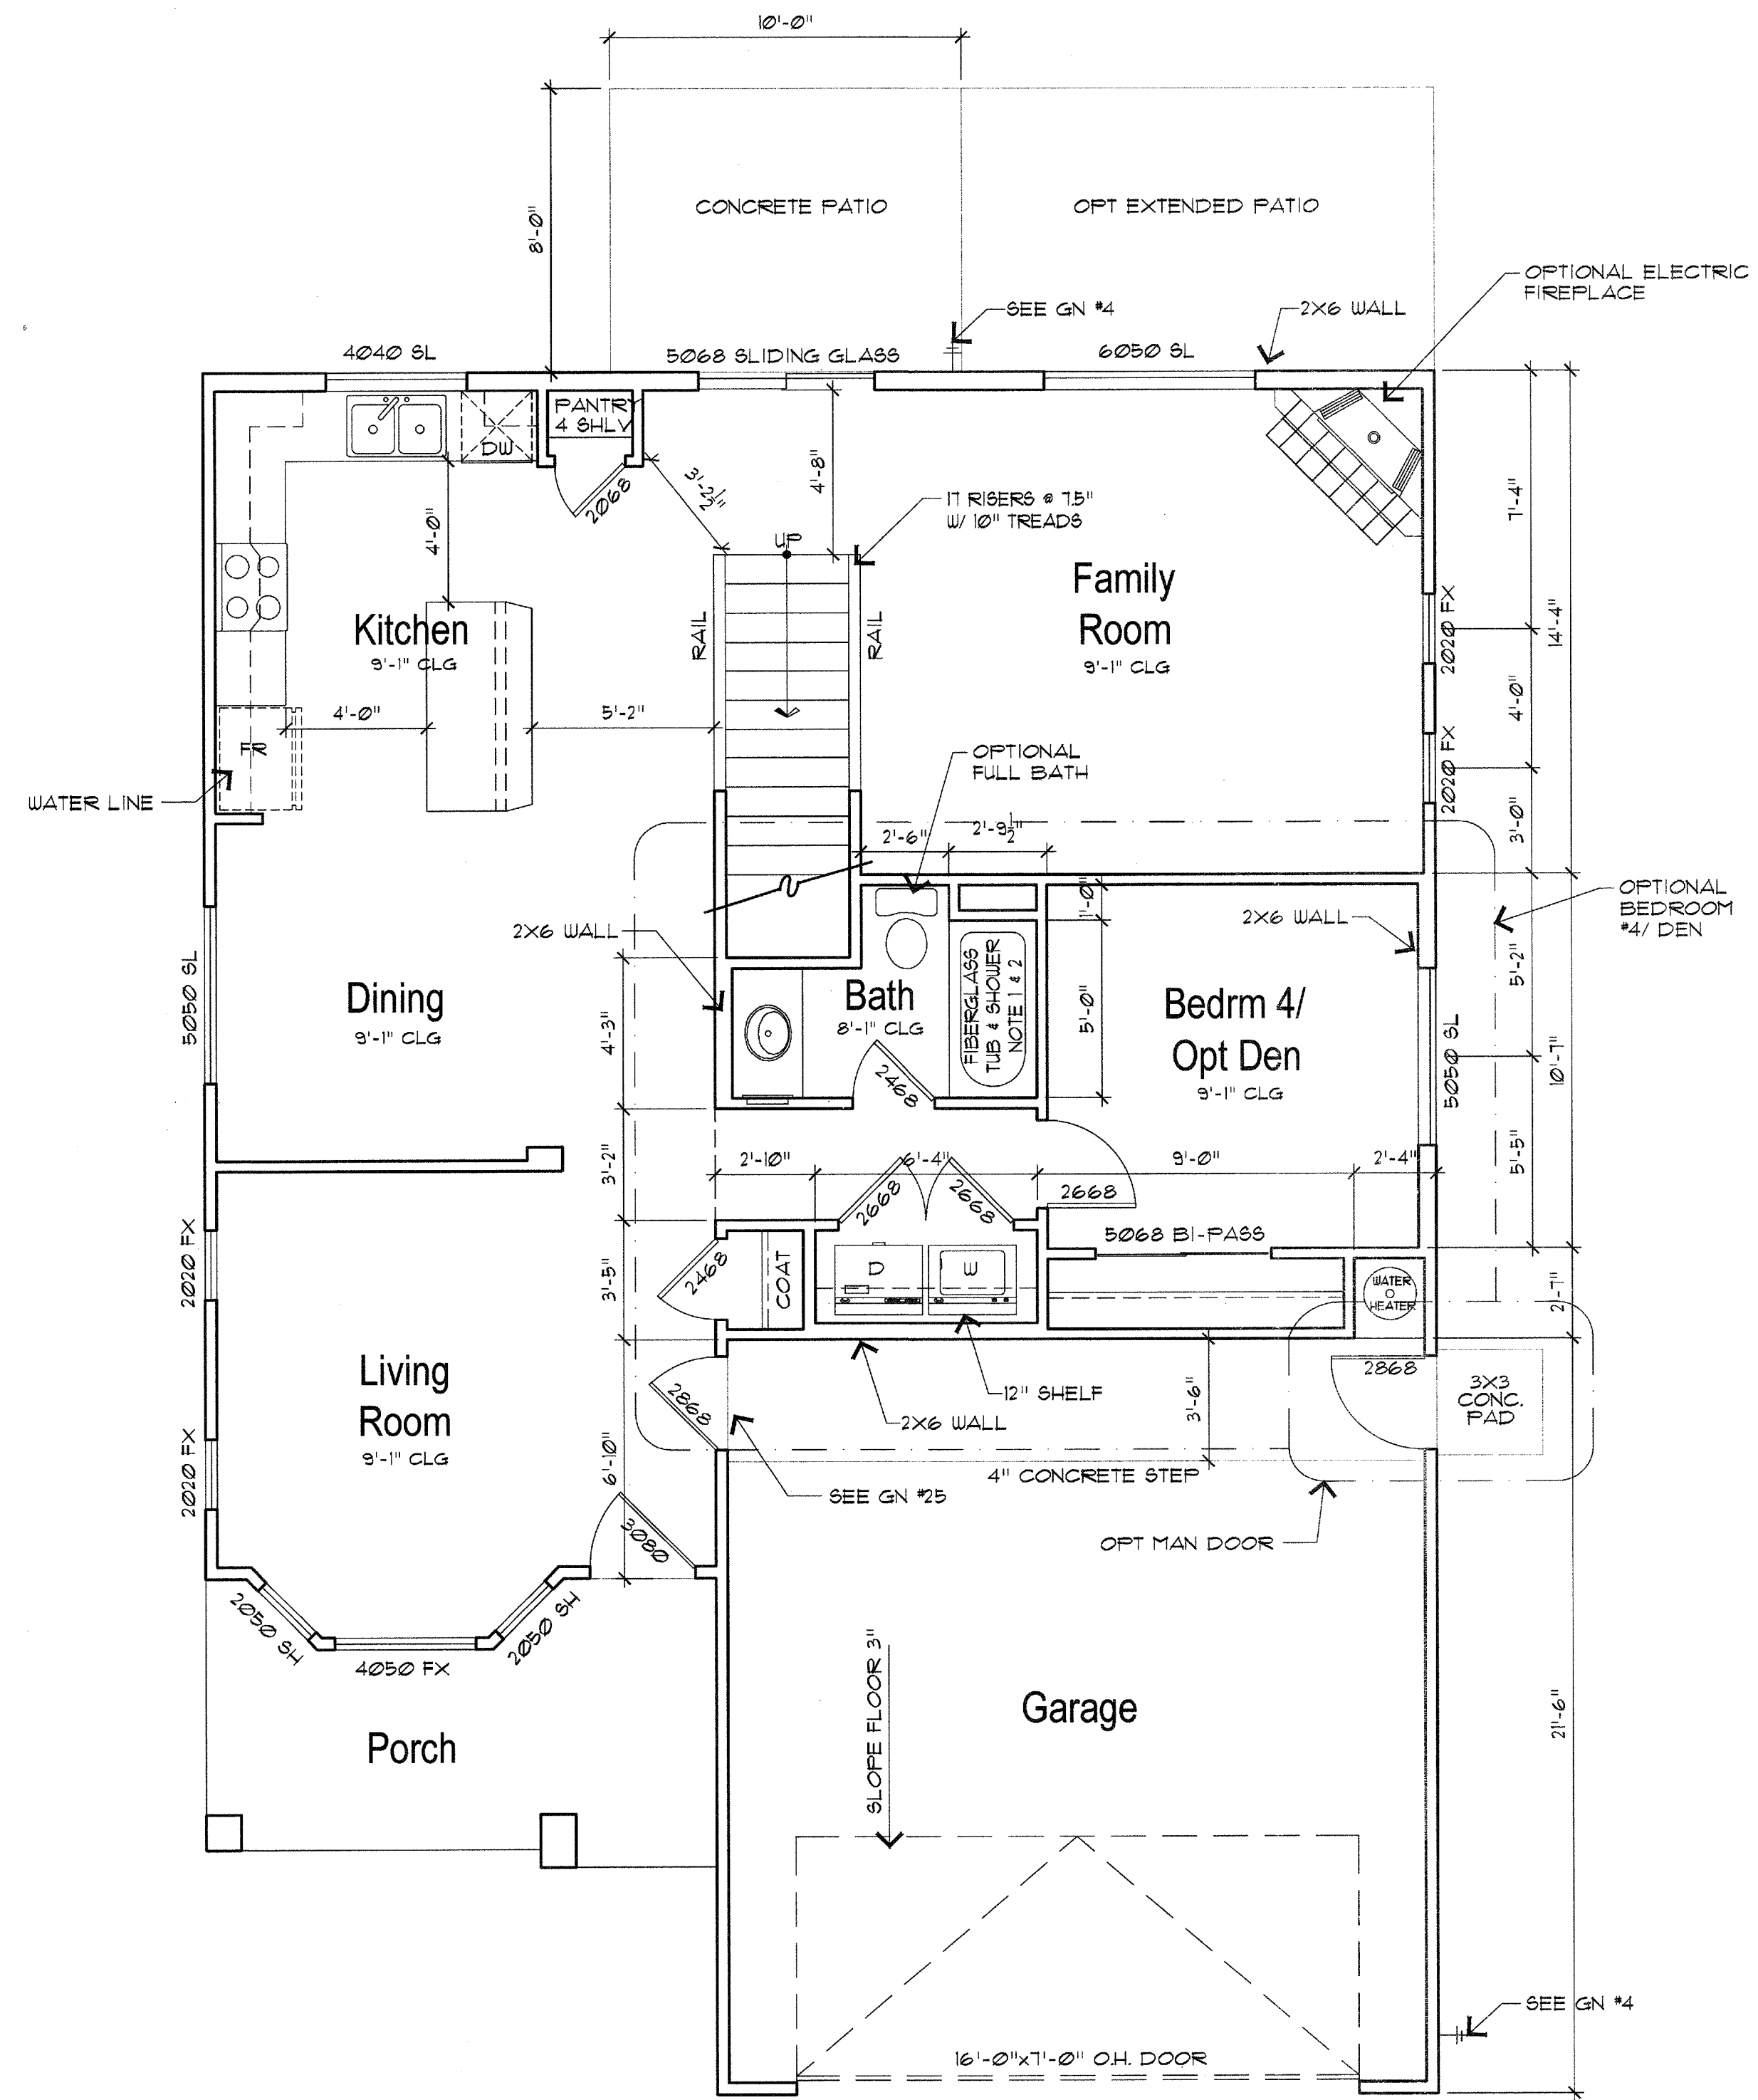

REVISIONS:

RESIDENCE FOR
 LIBERTY HOMES
 SAN MARCOS / APACHE JUNCTION

MAIN FLOOR OPTIONS
 1786 BARCELONA

DATE: 03.06.2007
 DRAWN: MDW 04.19.05
 MODIFIED:
 CHECKED:
 FILE: San Marc-1897-042005

SITE NO:
SM
A1.3
 SHEET NO:

OPT BEDROOM #4
 SCALE: 1/4"=1'

OPT EXT FAMILY RM
 SCALE: 1/4"=1'

OPTIONS
 SCALE: 1/4"=1'