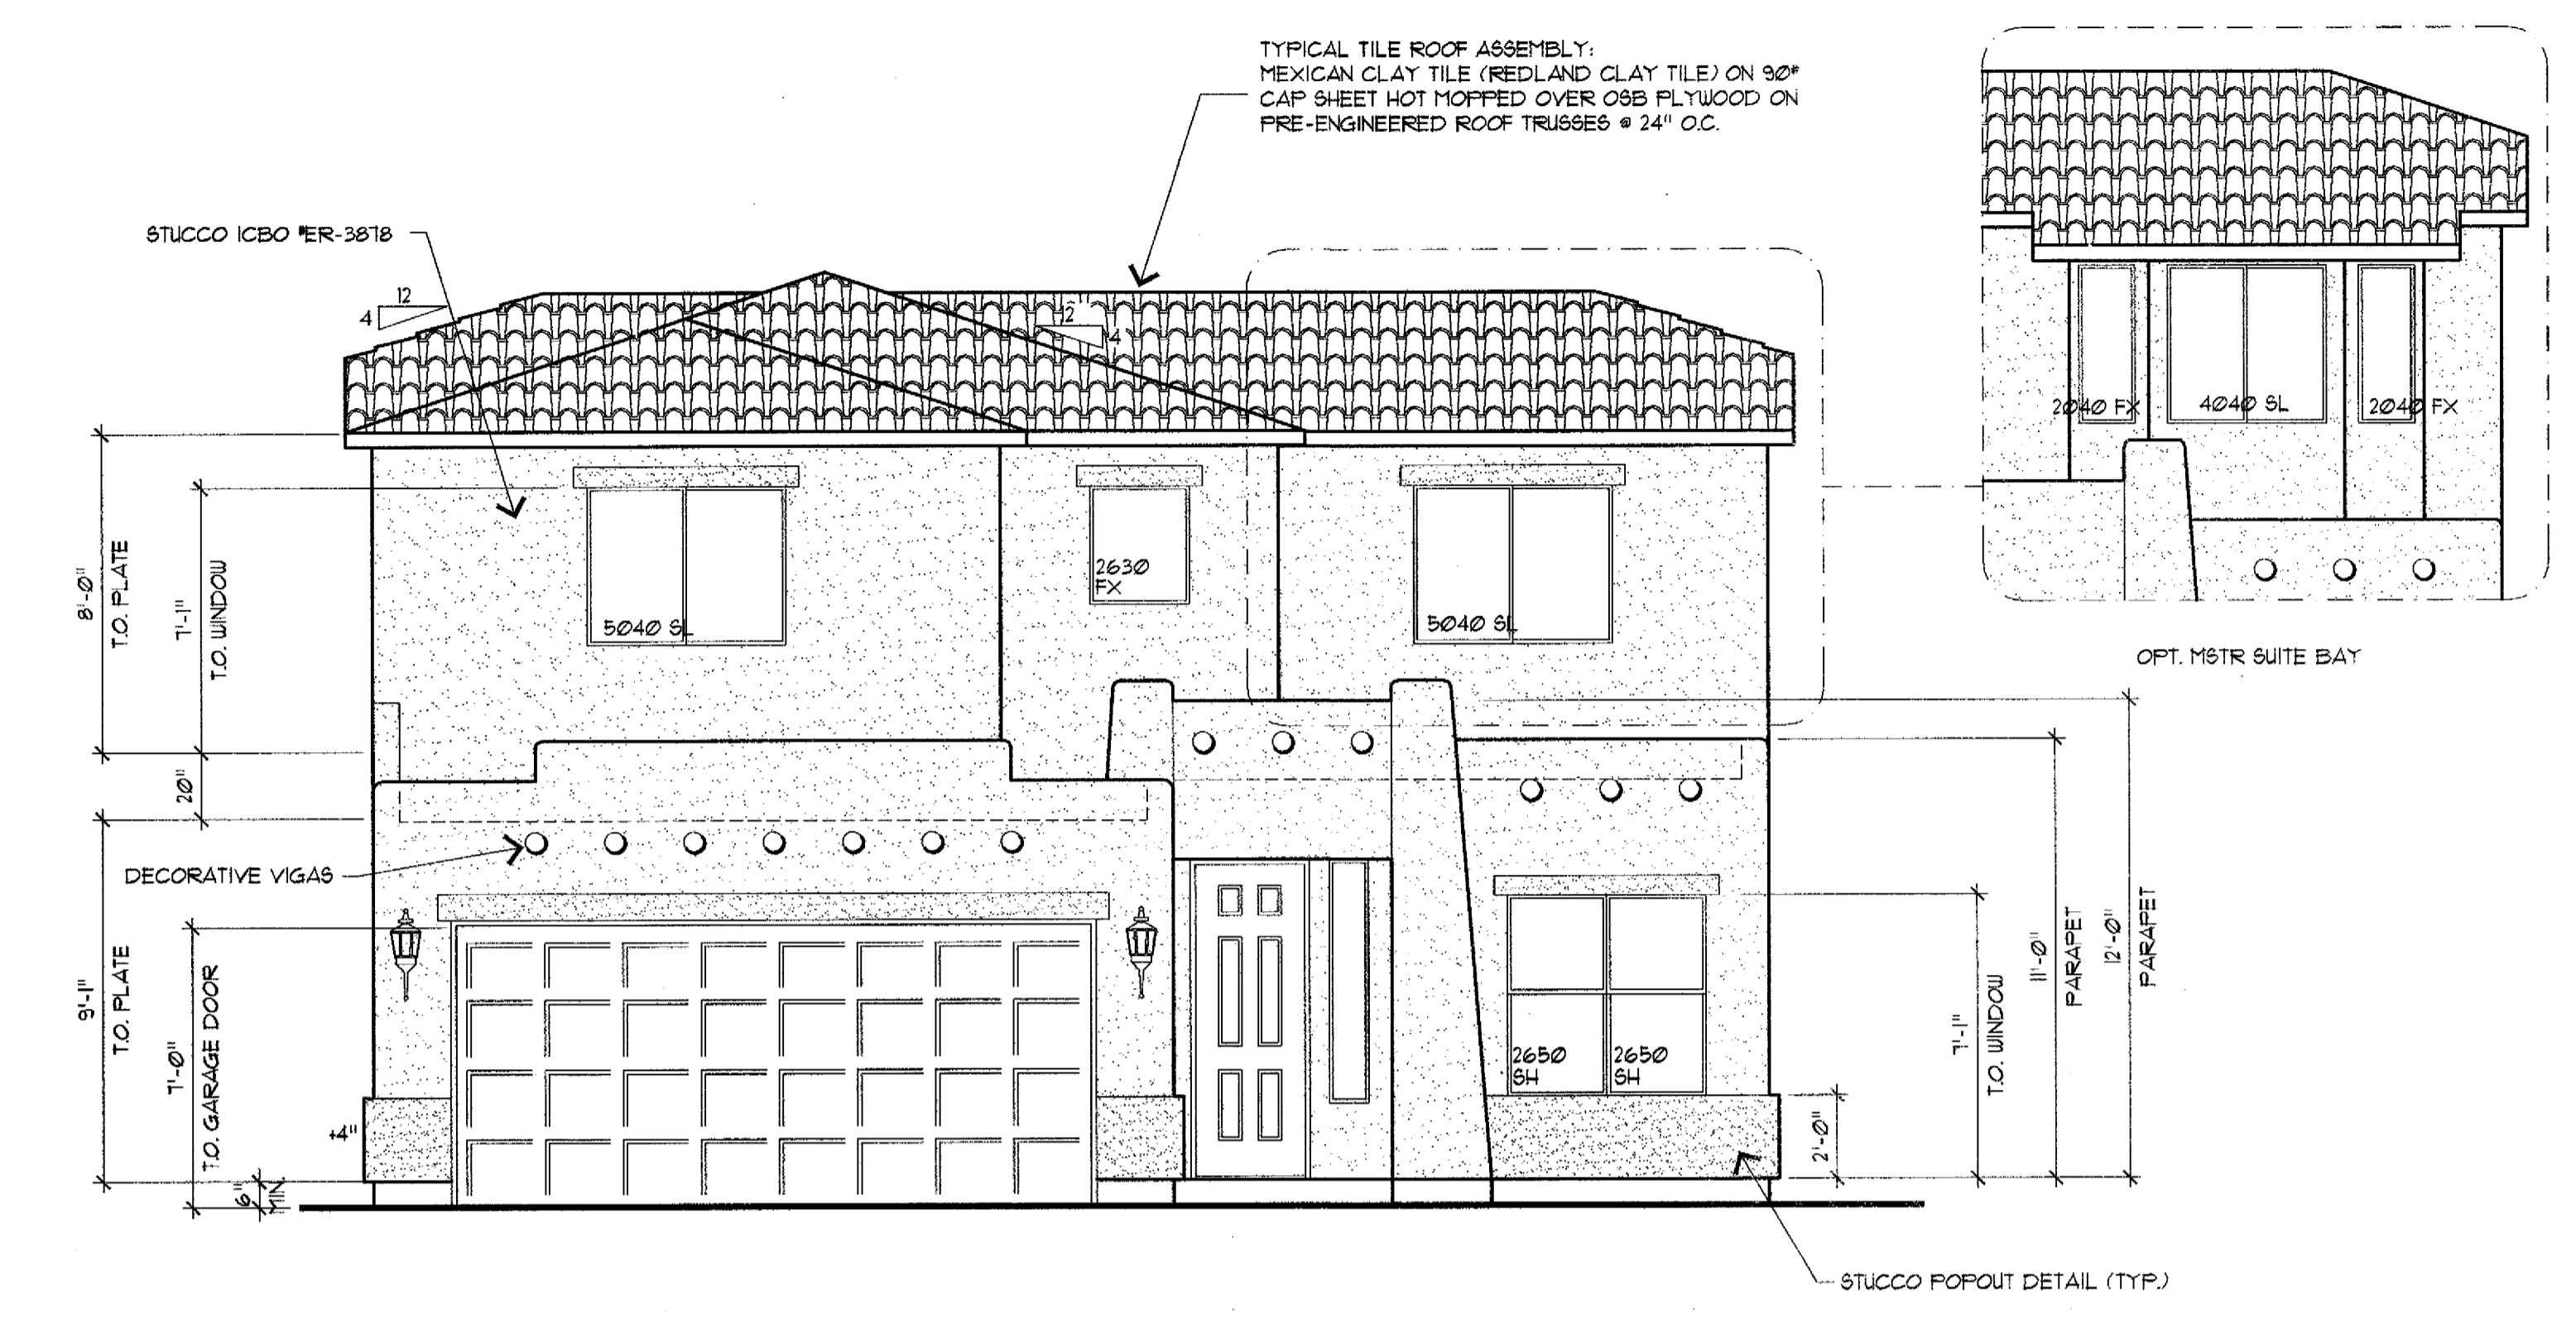

REVISIONS:

RESIDENCE FOR
 LIBERTY HOMES
 SAN MARCOS / APACHE JUNCTION

"C" ELEVATION
 SANTA FE
 1665 SEVILLE

DATE: 03.06.2007
 DRAWN: MDW 04.19.05
 MODIFIED:
 CHECKED:
 FILE: San Marc-1665-041905

SITE NO:
 SM
 A2.5
 SHEET NO:

FRONT ELEVATION 'C'

RIGHT ELEVATION

LEFT ELEVATION

REAR ELEVATION