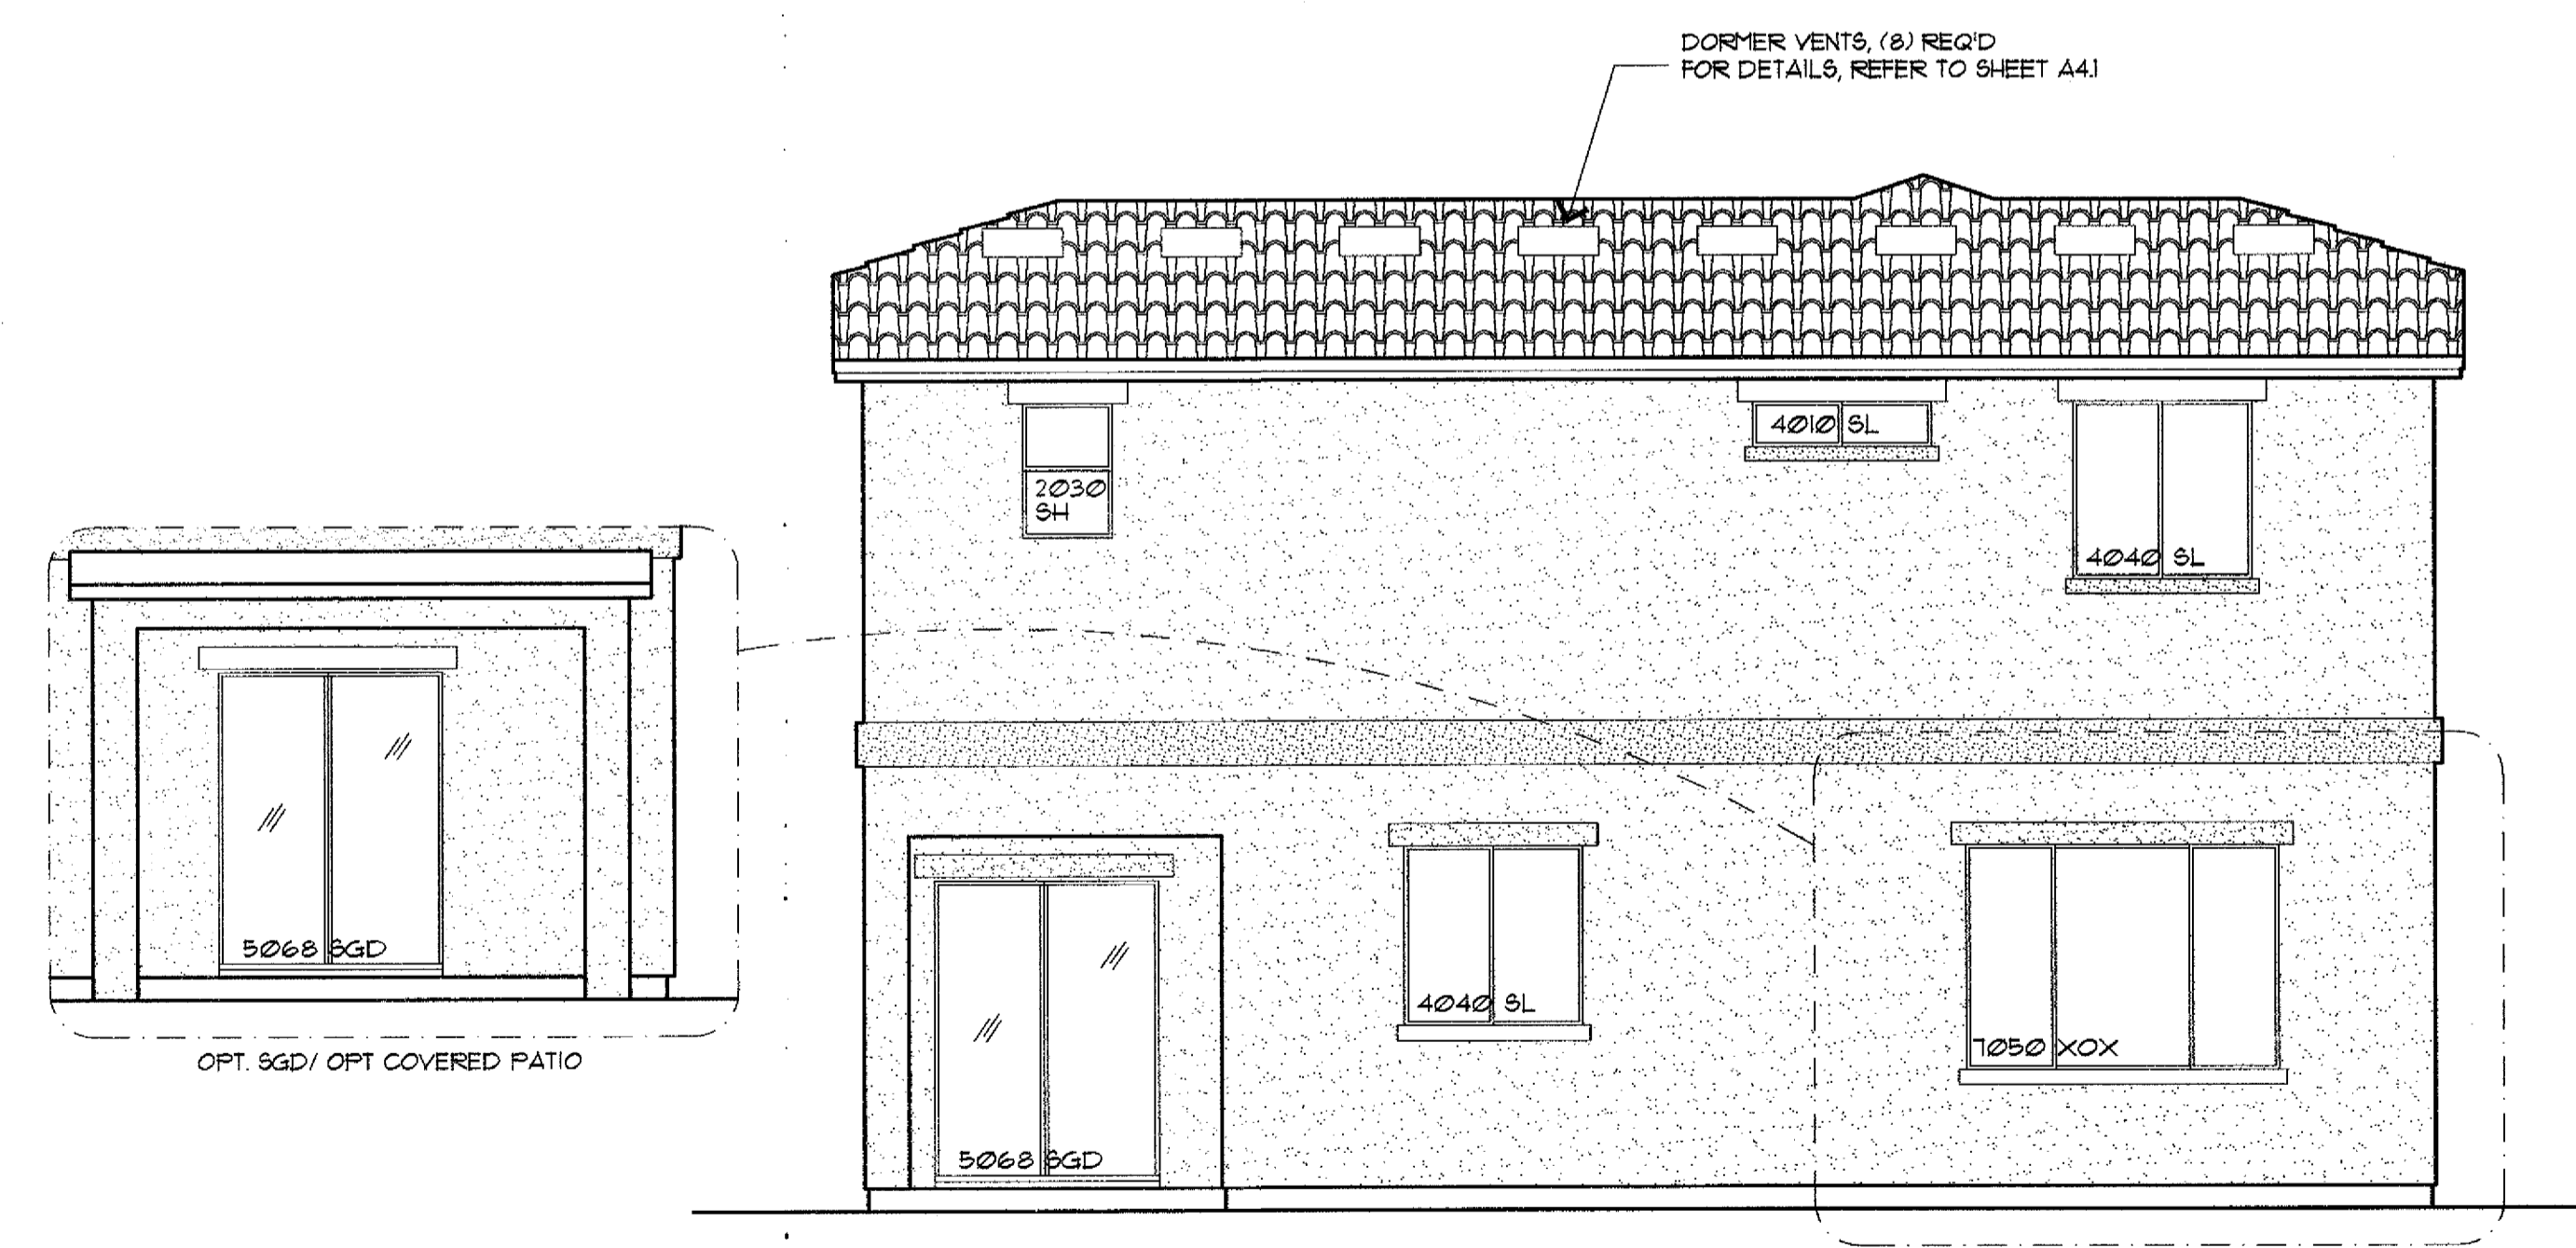

REVISIONS:

RESIDENCE FOR
 LIBERTY HOMES
 SAN MARCOS / APACHE JUNCTION

"C" ELEVATION
 SANTA FE
 1665 SEVILLE

DATE: 03.06.2007
 DRAWN: MDW 04.19.05
 MODIFIED:
 CHECKED:
 FILE: San Marc-1665-041905

SITE NO:
 SM
 A2.5
 SHEET NO:

FRONT ELEVATION 'C'

RIGHT ELEVATION

LEFT ELEVATION

REAR ELEVATION