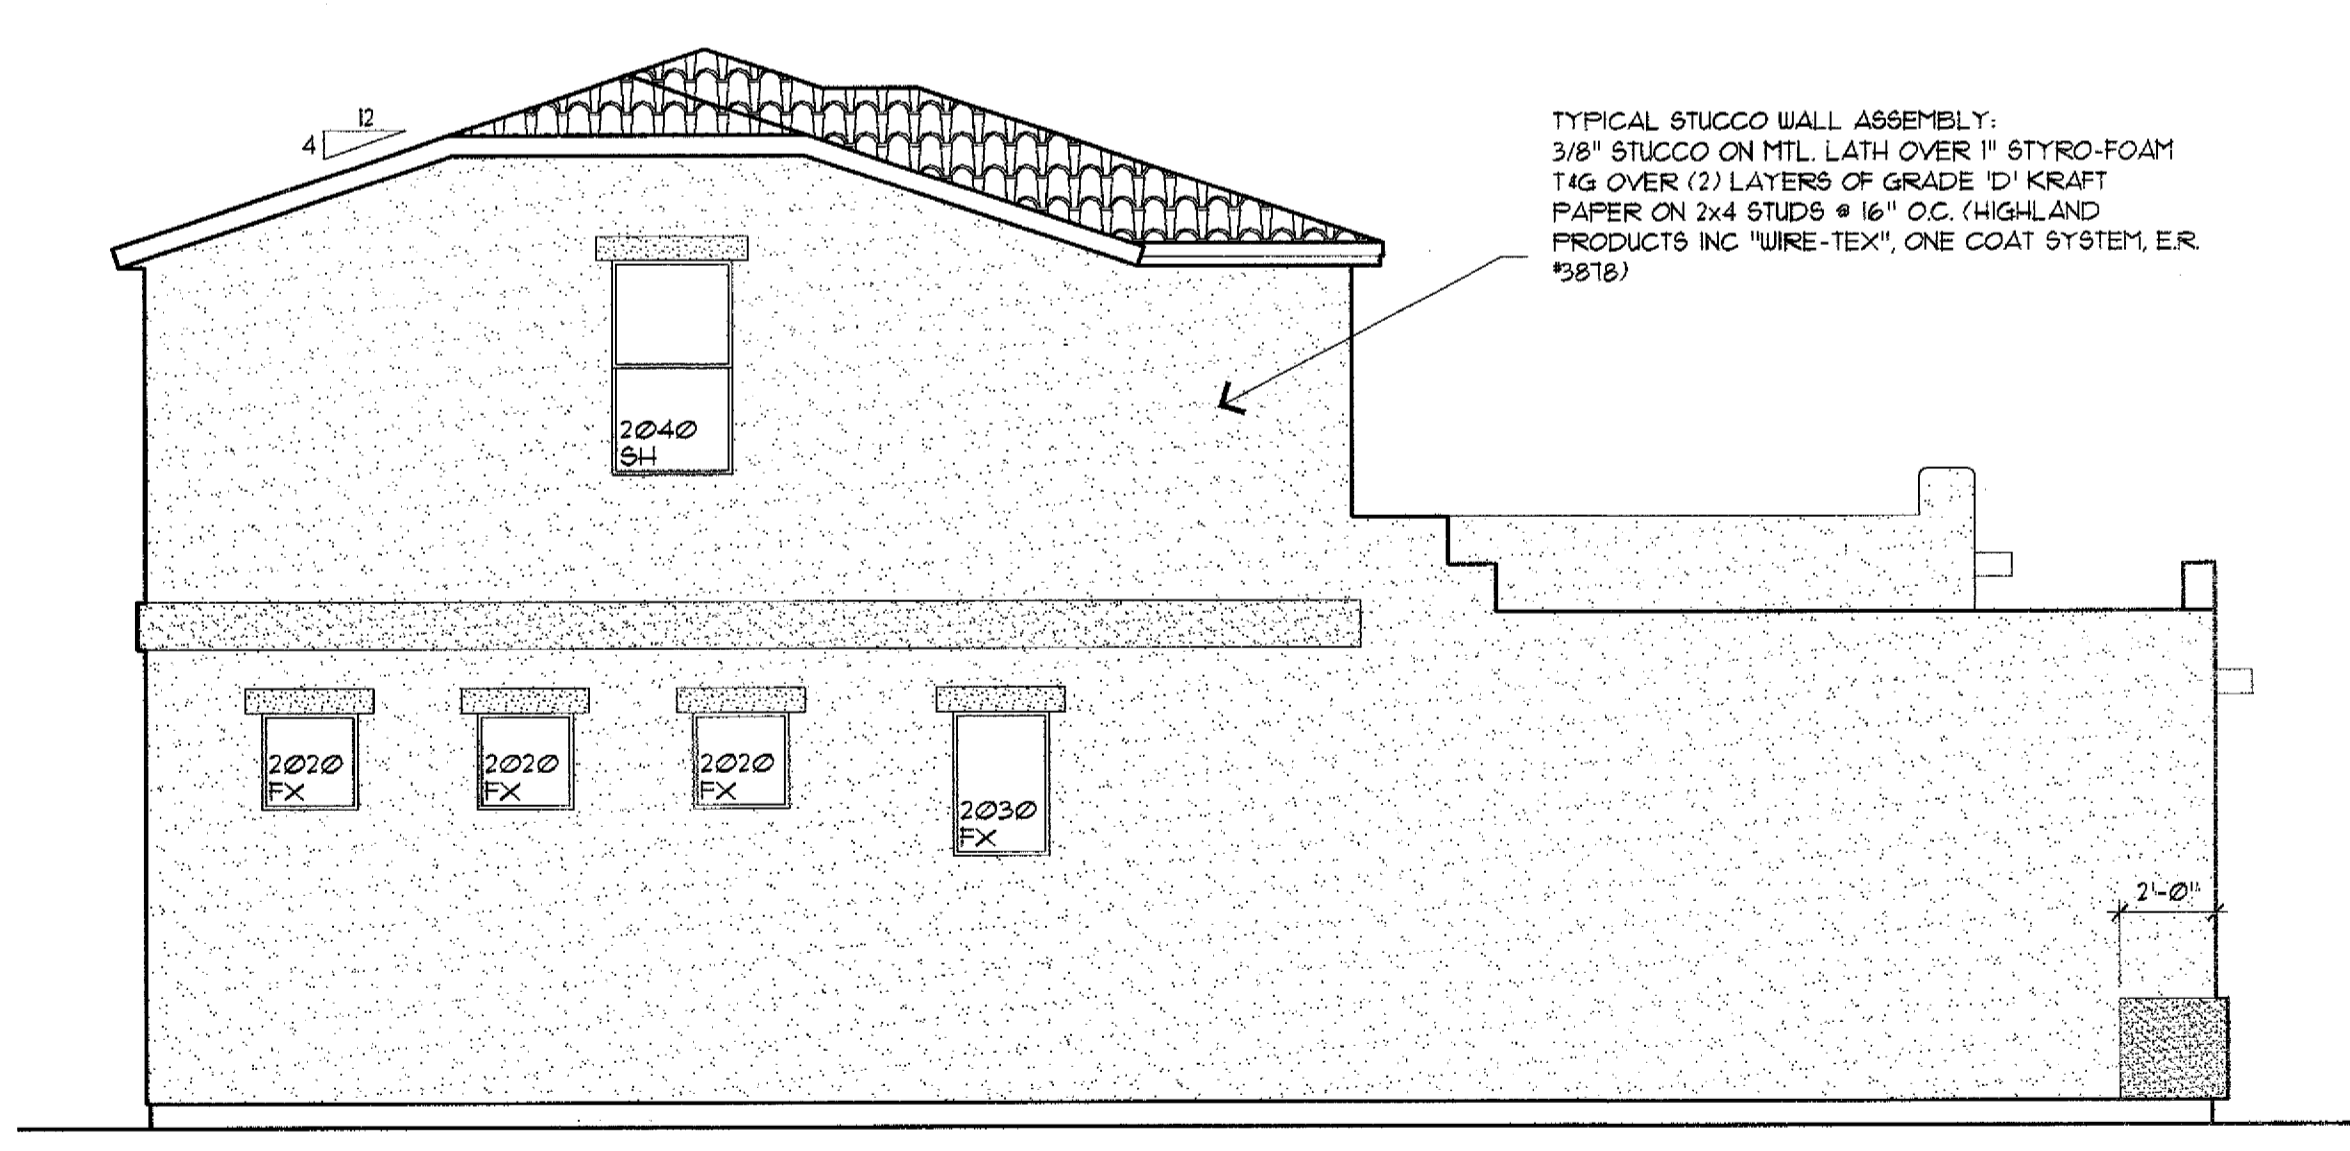

REVISIONS:

RESIDENCE FOR
 LIBERTY HOMES
 SAN MARCOS / APACHE JUNCTION

"C" ELEVATION
 SANTA FE
 1665 SEVILLE

DATE: 03.06.2007
 DRAWN: MDW 04.19.05
 MODIFIED:
 CHECKED:
 FILE: San Marc-1665-041905

SITE NO:
 SM
 A2.5
 SHEET NO:

FRONT ELEVATION 'C'

RIGHT ELEVATION

LEFT ELEVATION

REAR ELEVATION