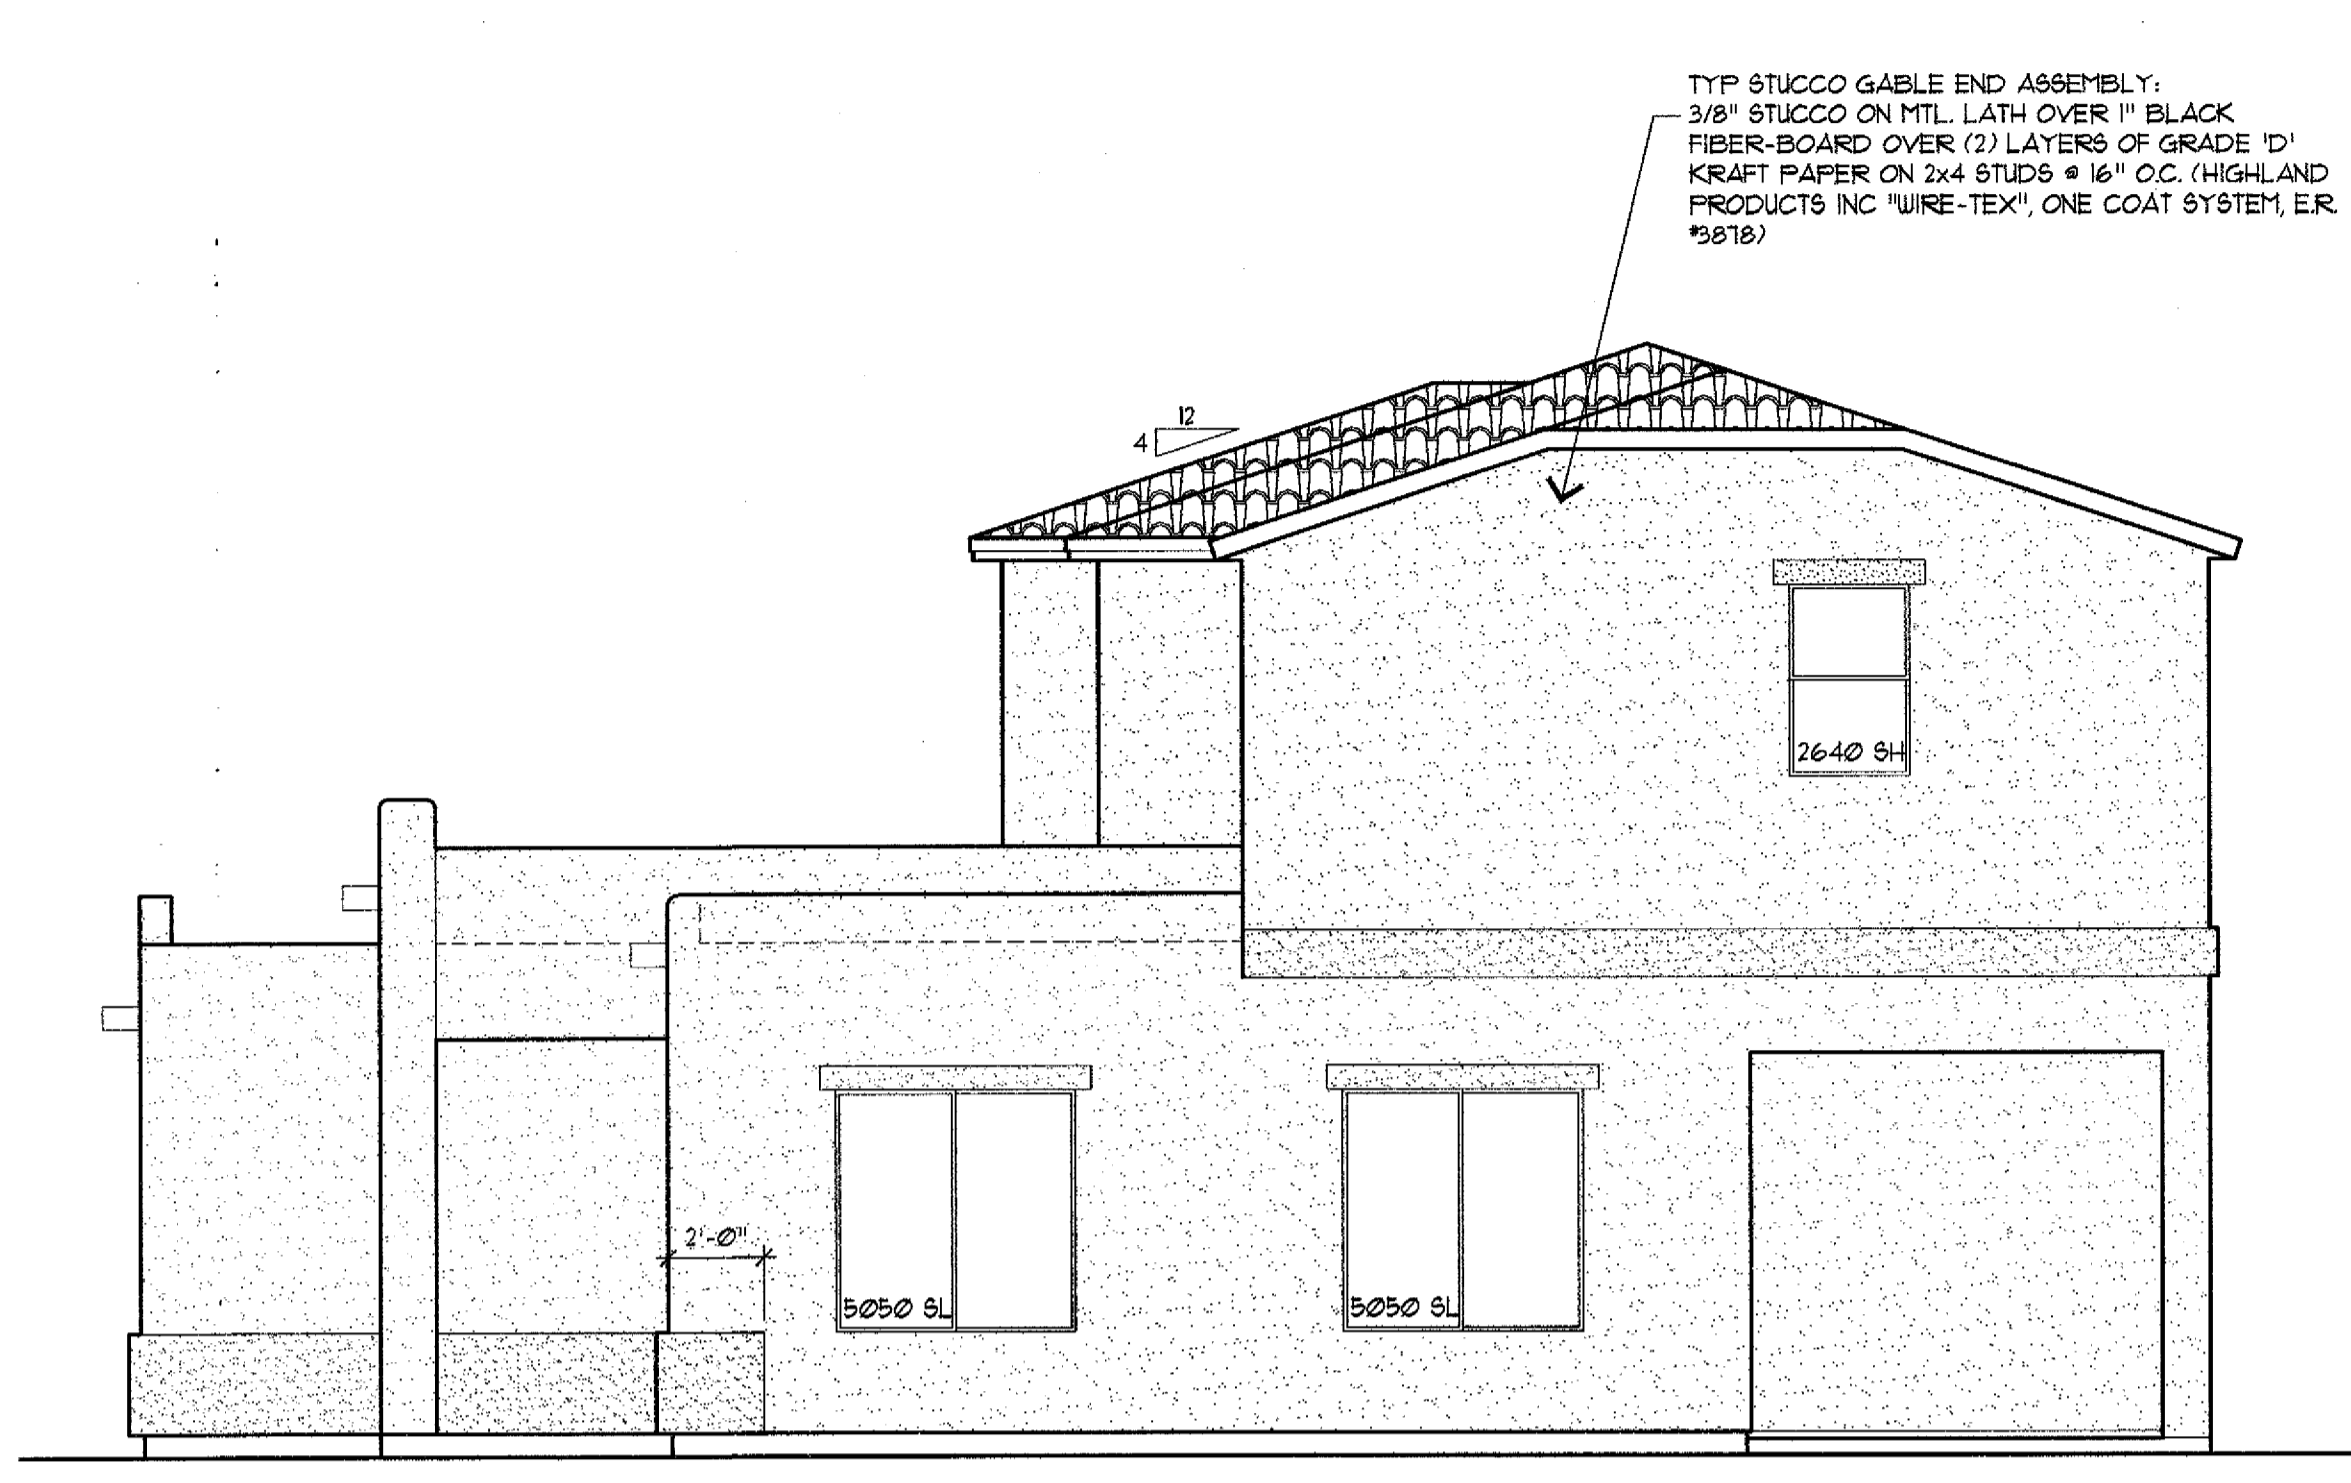

REVISIONS:

RESIDENCE FOR
 LIBERTY HOMES
 SAN MARCOS / APACHE JUNCTION

"C" ELEVATION
 SANTA FE
 1665 SEVILLE

DATE: 03.06.2007
 DRAWN: MDW 04.19.05
 MODIFIED:
 CHECKED:
 FILE: San Marc-1665-041905

SITE NO:
 SM
 A2.5
 SHEET NO:

FRONT ELEVATION 'C'

RIGHT ELEVATION

LEFT ELEVATION

REAR ELEVATION