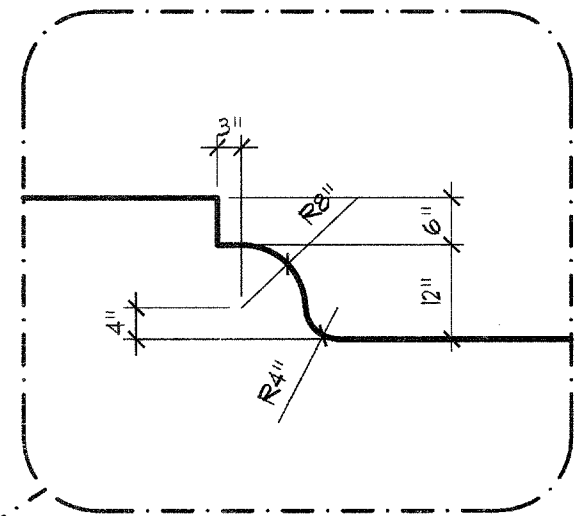

REVISIONS:

RESIDENCE FOR
 LIBERTY HOMES
 SAN MARCOS / APACHE JUNCTION

"C" ELEVATION
 1305 VALENCIA

DATE: 03.06.2007
 DRAWN: MDW 04.19.05
 MODIFIED:
 CHECKED:
 FILE: San_Marc-1252-041905

SITE NO:
 SM
 A2.5
 SHEET NO:

PARAPET DETAIL

SCALE: 1/2" = 1'

FRONT ELEVATION "C"

RIGHT ELEVATION "B"

LEFT ELEVATION "B"

REAR ELEVATION "B"