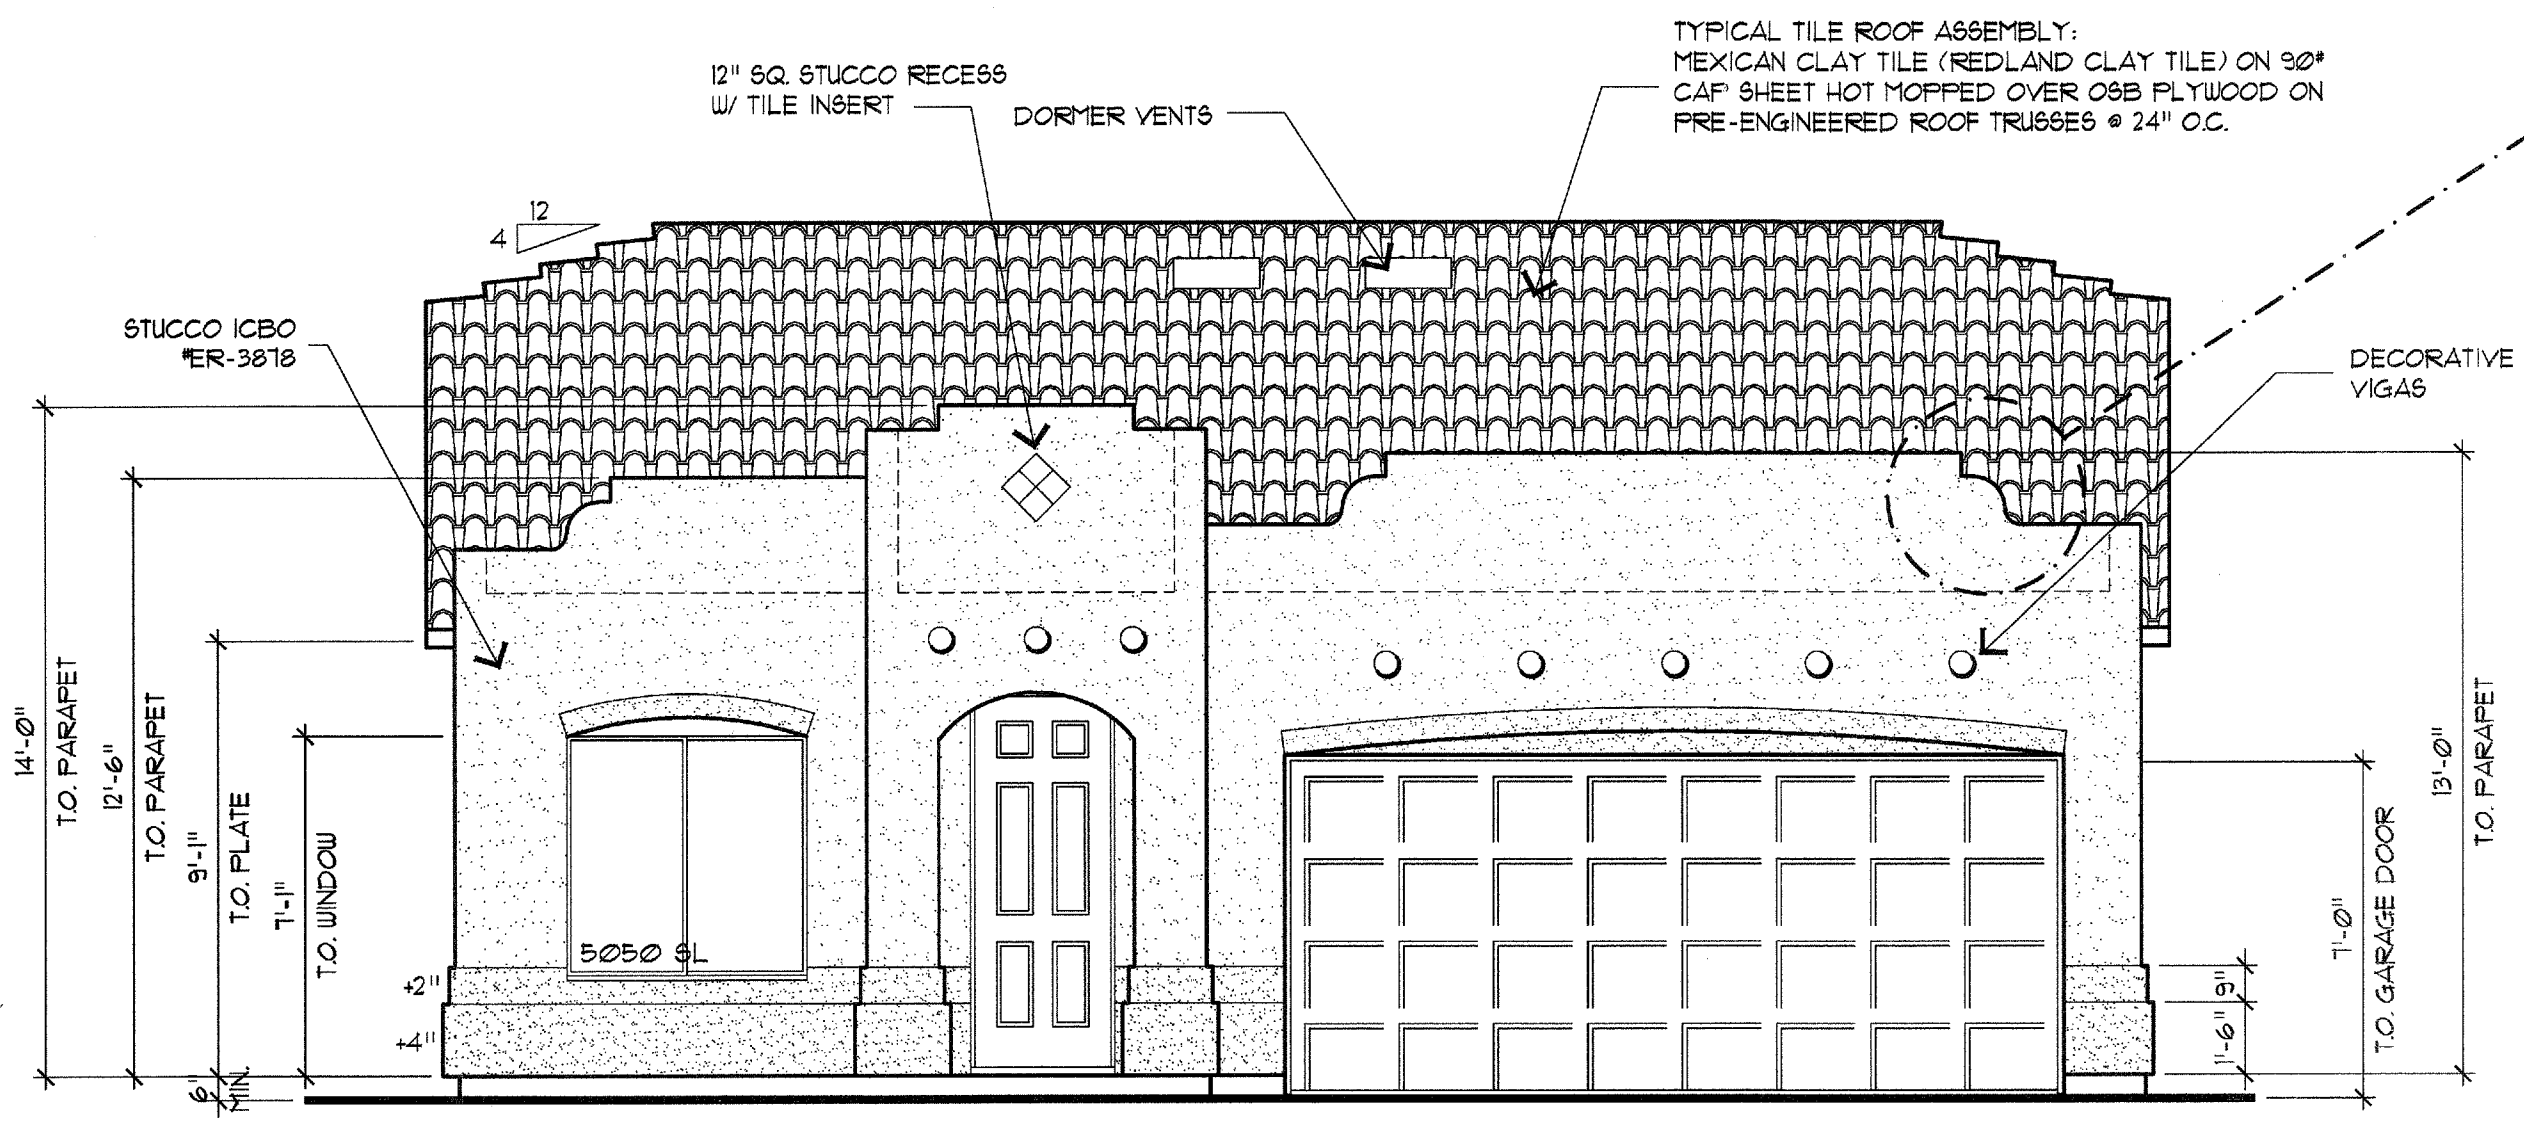

REVISIONS:

RESIDENCE FOR
 LIBERTY HOMES
 SAN MARCOS / APACHE JUNCTION

"C" ELEVATION
 1305 VALENCIA

DATE: 03.06.2007
 DRAWN: MDW 04.19.05
 MODIFIED:
 CHECKED:
 FILE: San_Marc-1252-041905

SITE NO:
 SM
 A2.5
 SHEET NO:

PARAPET DETAIL

SCALE: 1/2" = 1'

FRONT ELEVATION "C"

RIGHT ELEVATION "B"

LEFT ELEVATION "B"

REAR ELEVATION "B"