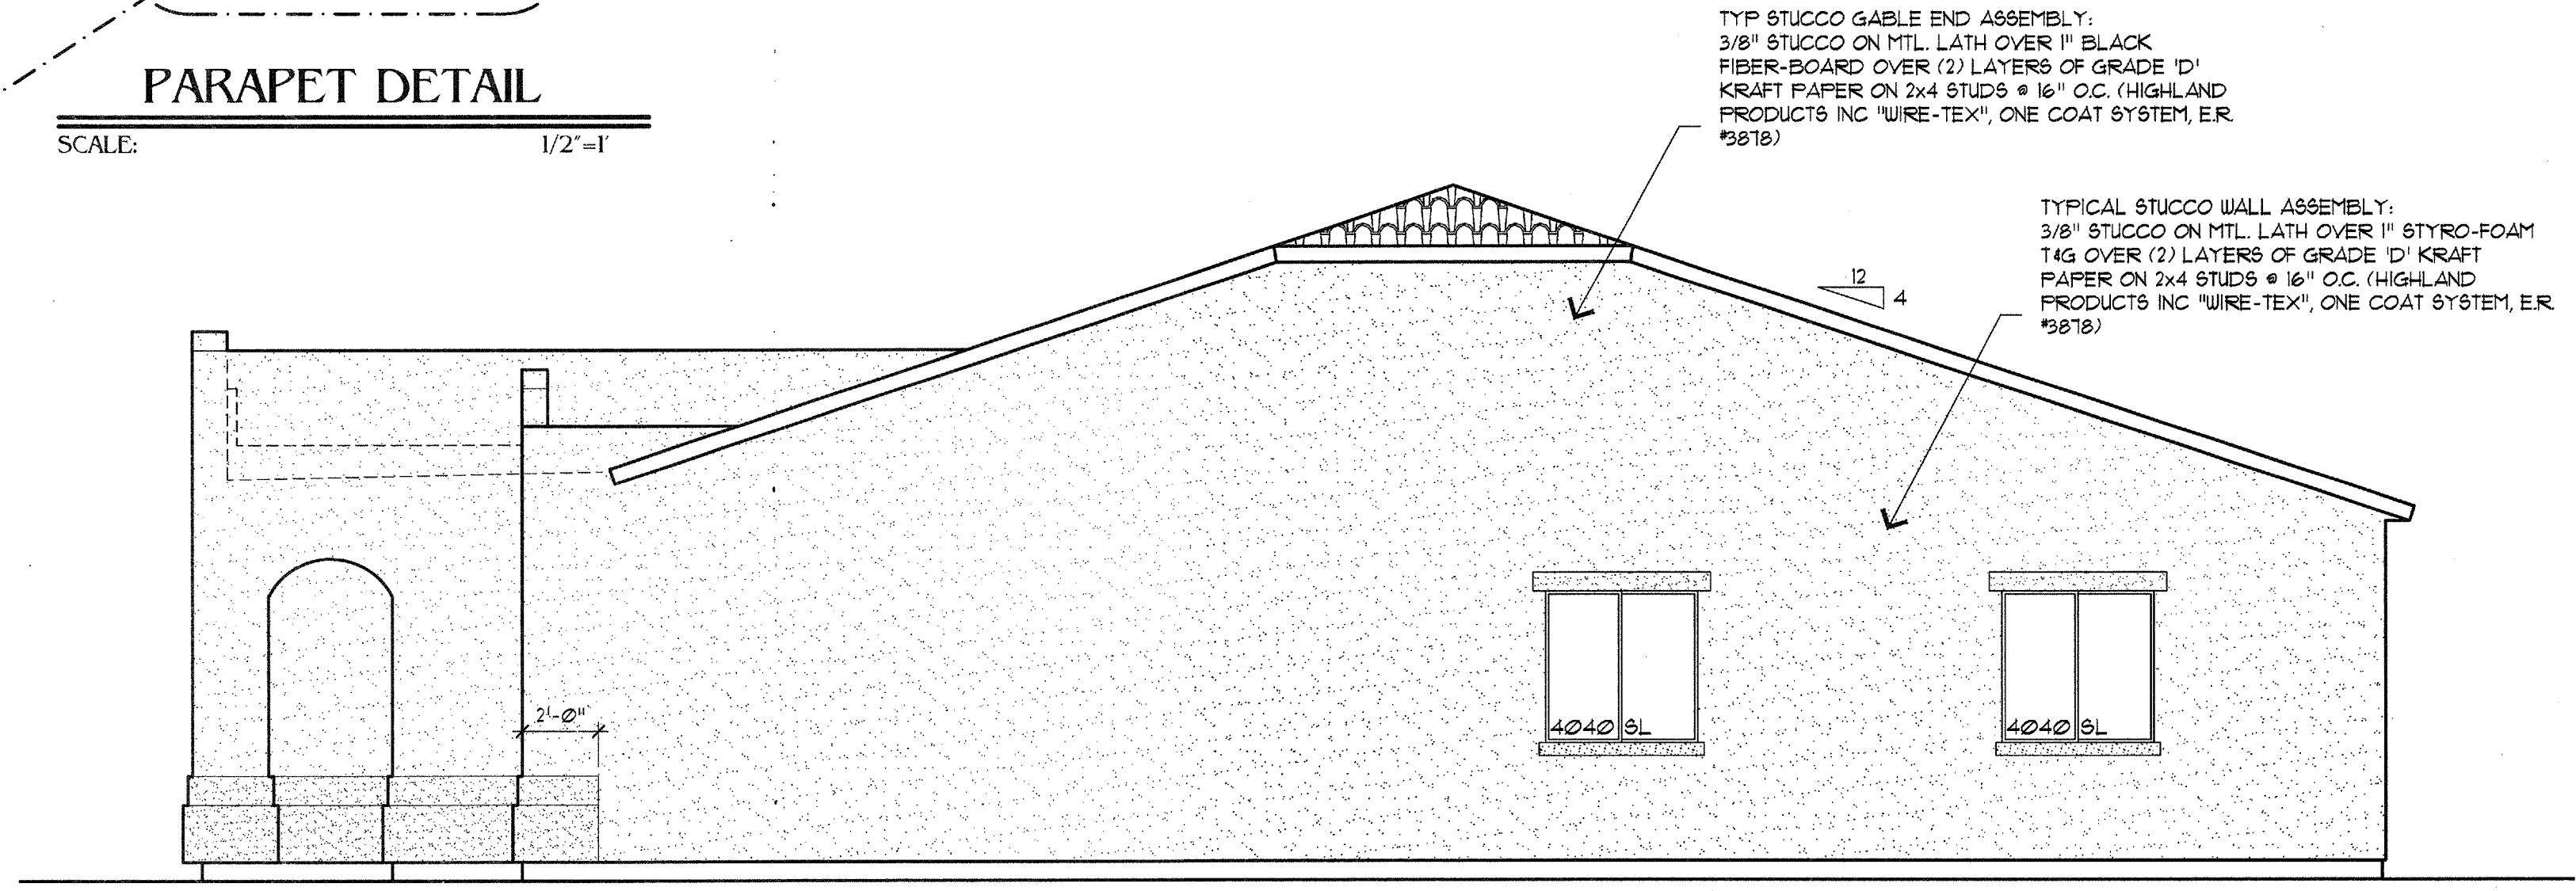

REVISIONS:

RESIDENCE FOR
 LIBERTY HOMES
 SAN MARCOS / APACHE JUNCTION

"C" ELEVATION
 1305 VALENCIA

DATE: 03.06.2007
 DRAWN: MDW 04.19.05
 MODIFIED:
 CHECKED:
 FILE: San_Marc-1252-041905

SITE NO:
 SM
 A2.5
 SHEET NO:

PARAPET DETAIL

SCALE: 1/2" = 1'

FRONT ELEVATION "C"

RIGHT ELEVATION "B"

LEFT ELEVATION "B"

REAR ELEVATION "B"