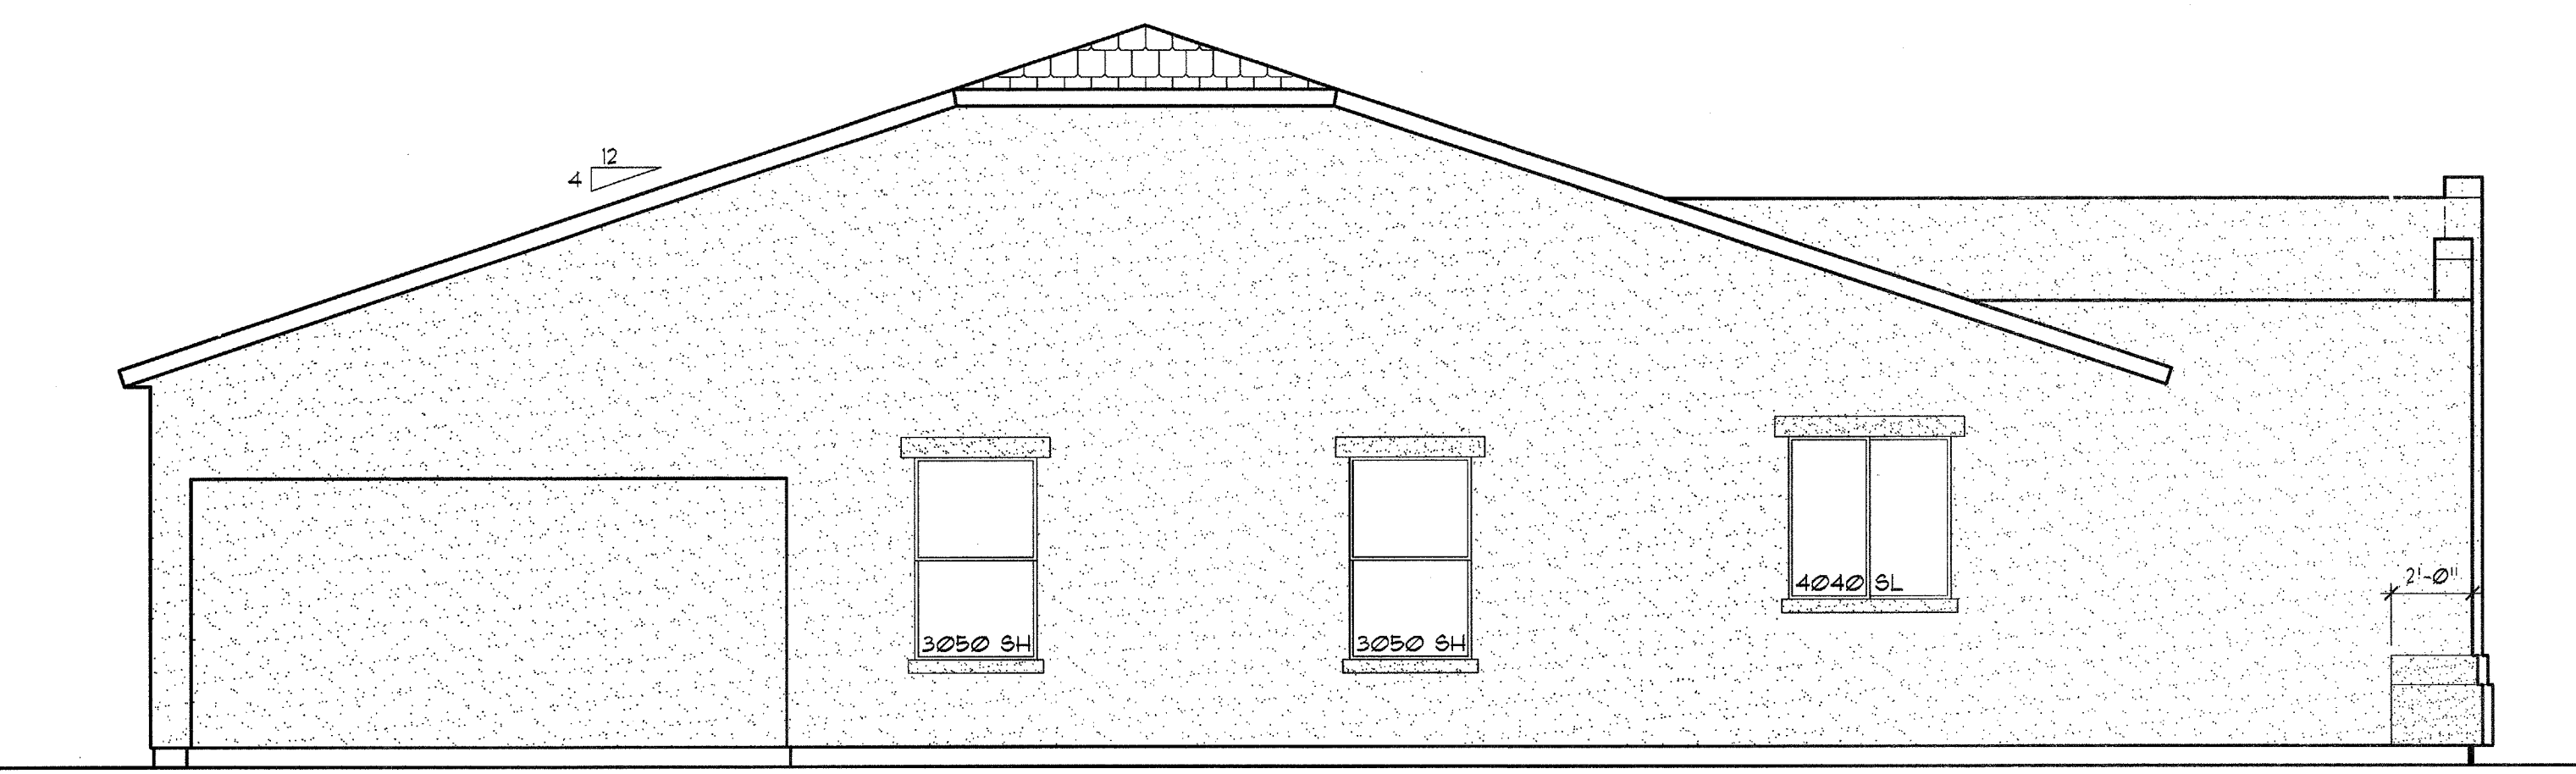

PARAPET DETAIL

SCALE: 1/2" = 1'

FRONT ELEVATION "C"

RIGHT ELEVATION "B"

LEFT ELEVATION "B"

REAR ELEVATION "B"