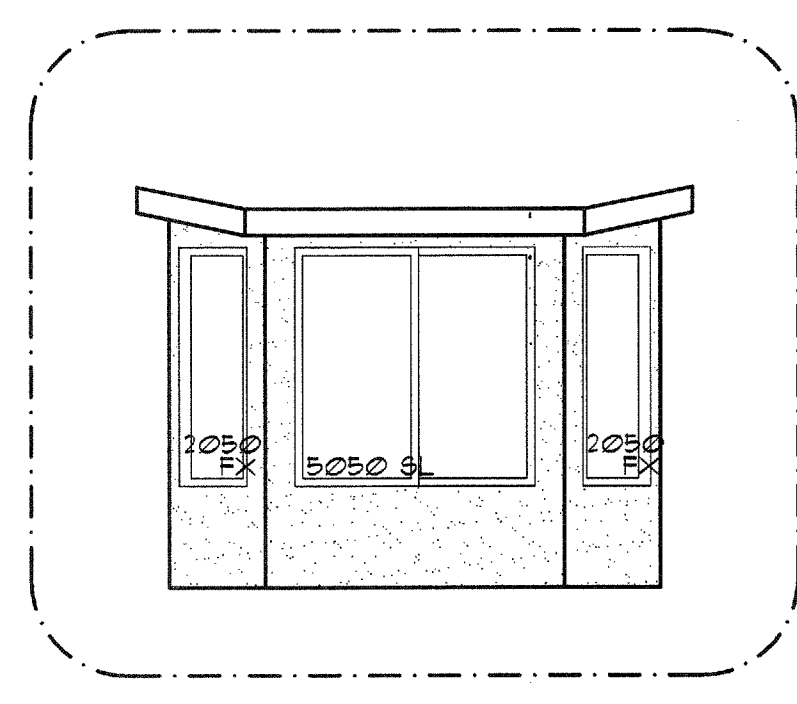

PARAPET DETAIL

SCALE: 1/2" = 1'

FRONT ELEVATION "C"

RIGHT ELEVATION "B"

LEFT ELEVATION "B"

REAR ELEVATION "B"