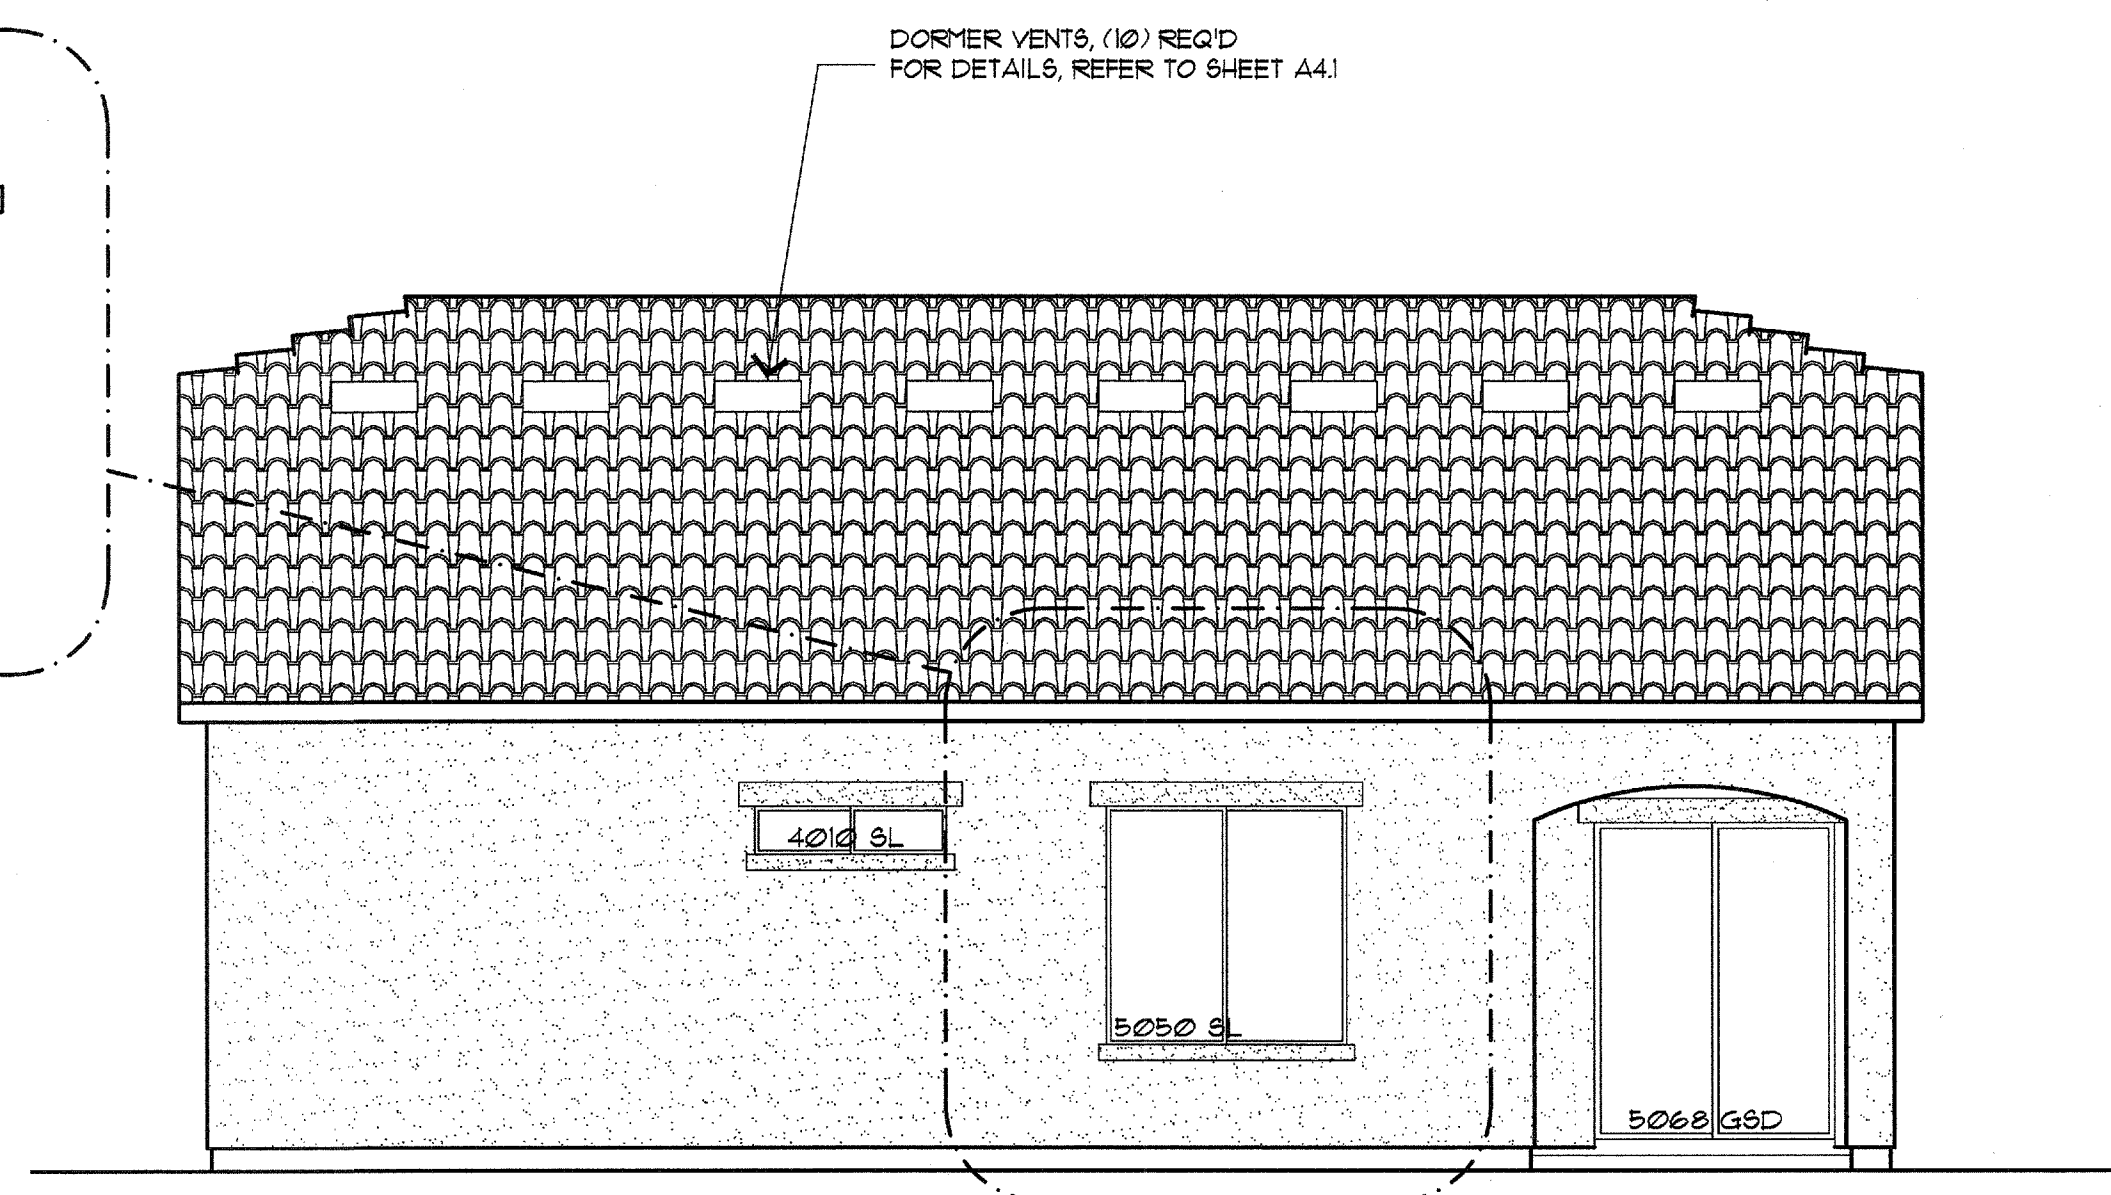

REVISIONS:

RESIDENCE FOR
 LIBERTY HOMES
 SAN MARCOS / APACHE JUNCTION

"C" ELEVATION
 1305 VALENCIA

DATE: 03.06.2007
 DRAWN: MDW 04.19.05
 MODIFIED:
 CHECKED:
 FILE: San_Marc-1252-041905

SITE NO:
 SM
 A2.5
 SHEET NO:

PARAPET DETAIL

SCALE: 1/2" = 1'

FRONT ELEVATION "C"

RIGHT ELEVATION "B"

LEFT ELEVATION "B"

REAR ELEVATION "B"