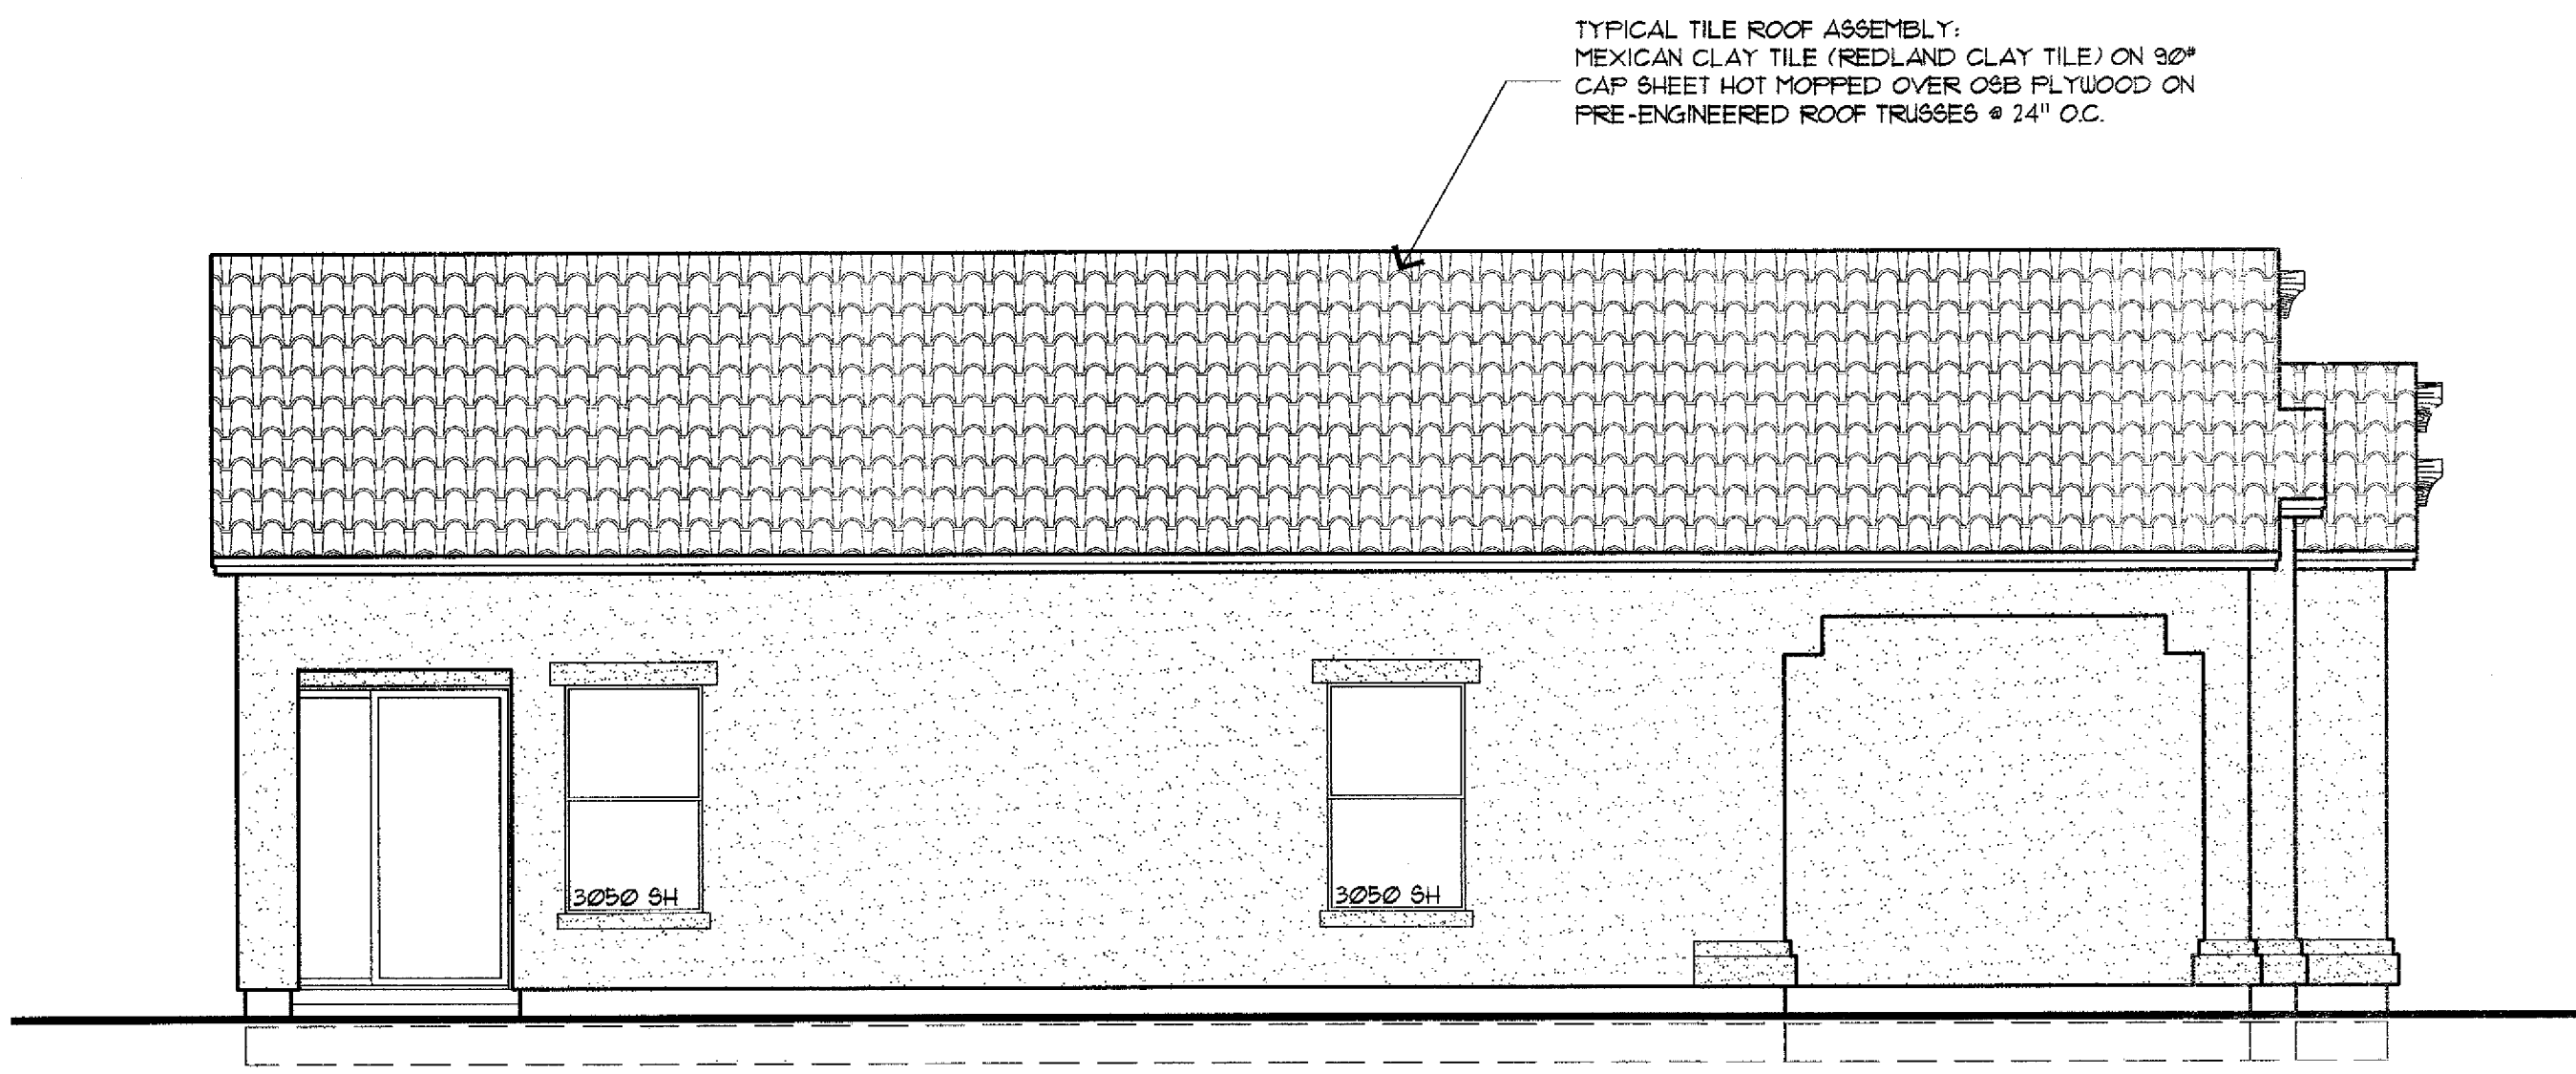

REVISIONS:

A NEW RESIDENCE FOR
LIBERTY HOMES
 BROADWAY @ SAN MARCOS

"B" ELEVATION
 1045 CORDOBA

DATE: 03.03.2007
 DRAWN: MDW 04.19.05
 MODIFIED:
 CHECKED:
 FILE: San Marc-1045-041905

SITE NO:
SM
A2.3
 SHEET NO:

FRONT ELEVATION "B"

RIGHT ELEVATION

LEFT ELEVATION

REAR ELEVATION

ELEVATIONS
 SCALE: 1/4"=1'