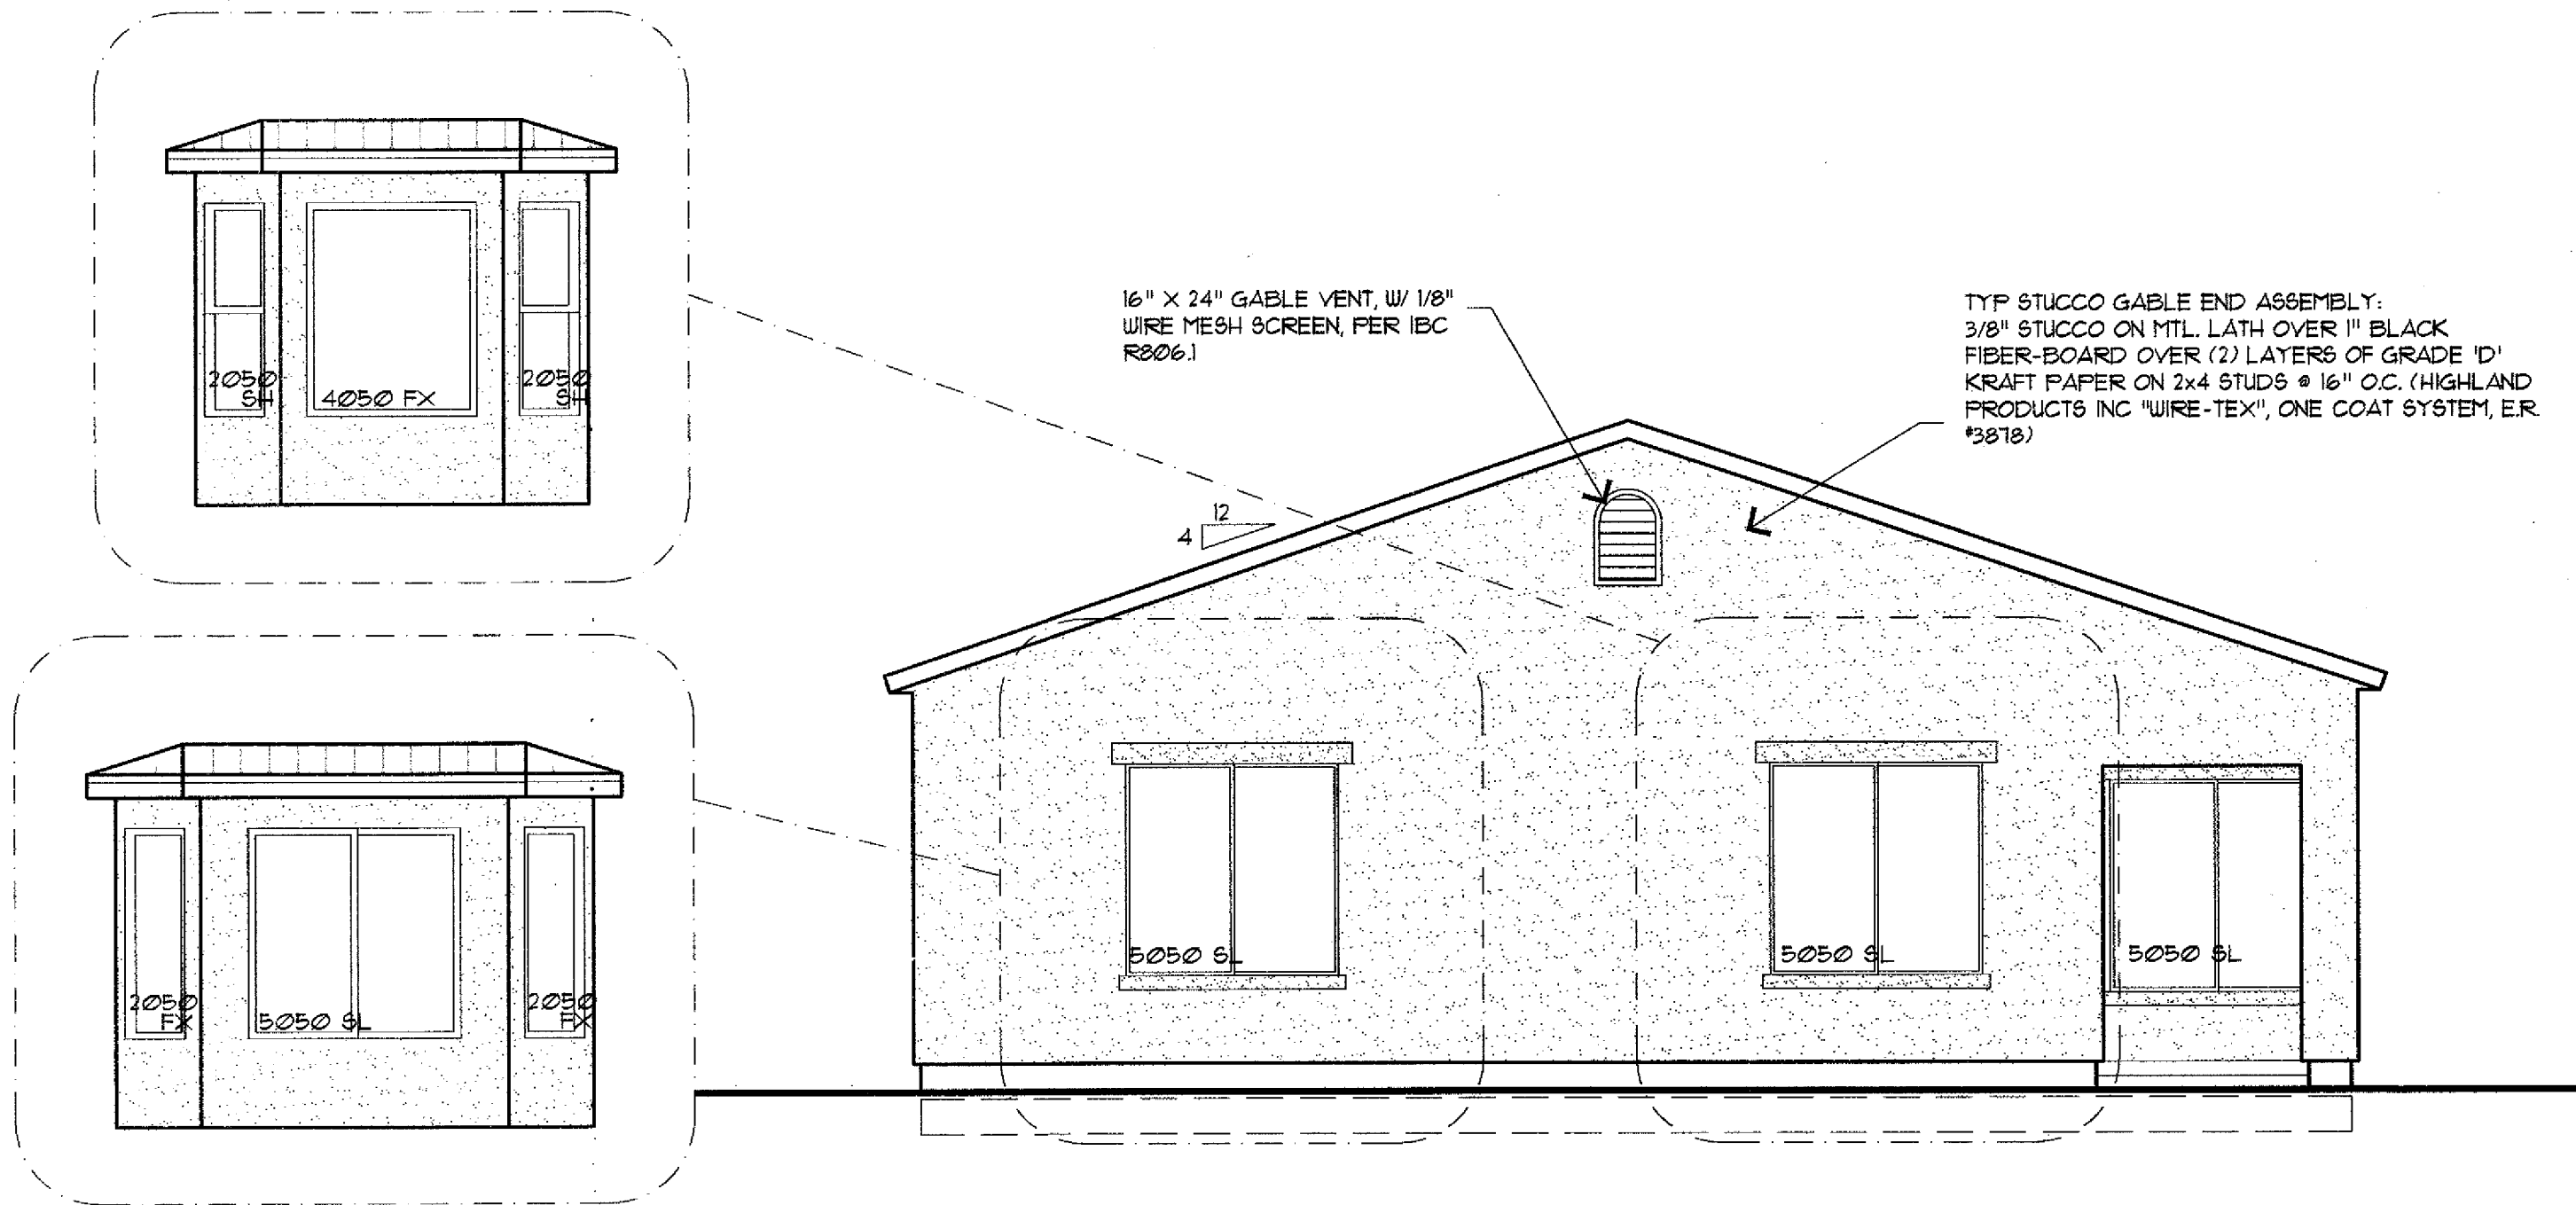

REVISIONS:

A NEW RESIDENCE FOR
LIBERTY HOMES
 BROADWAY @ SAN MARCOS

"B" ELEVATION
 1045 CORDOBA

DATE: 03.03.2007
 DRAWN: MDW 04.19.05
 MODIFIED:
 CHECKED:
 FILE: San Marc-1045-041905

SITE NO:
SM
A2.3
 SHEET NO:

FRONT ELEVATION "B"

RIGHT ELEVATION

LEFT ELEVATION

REAR ELEVATION

ELEVATIONS
 SCALE: 1/4"=1'