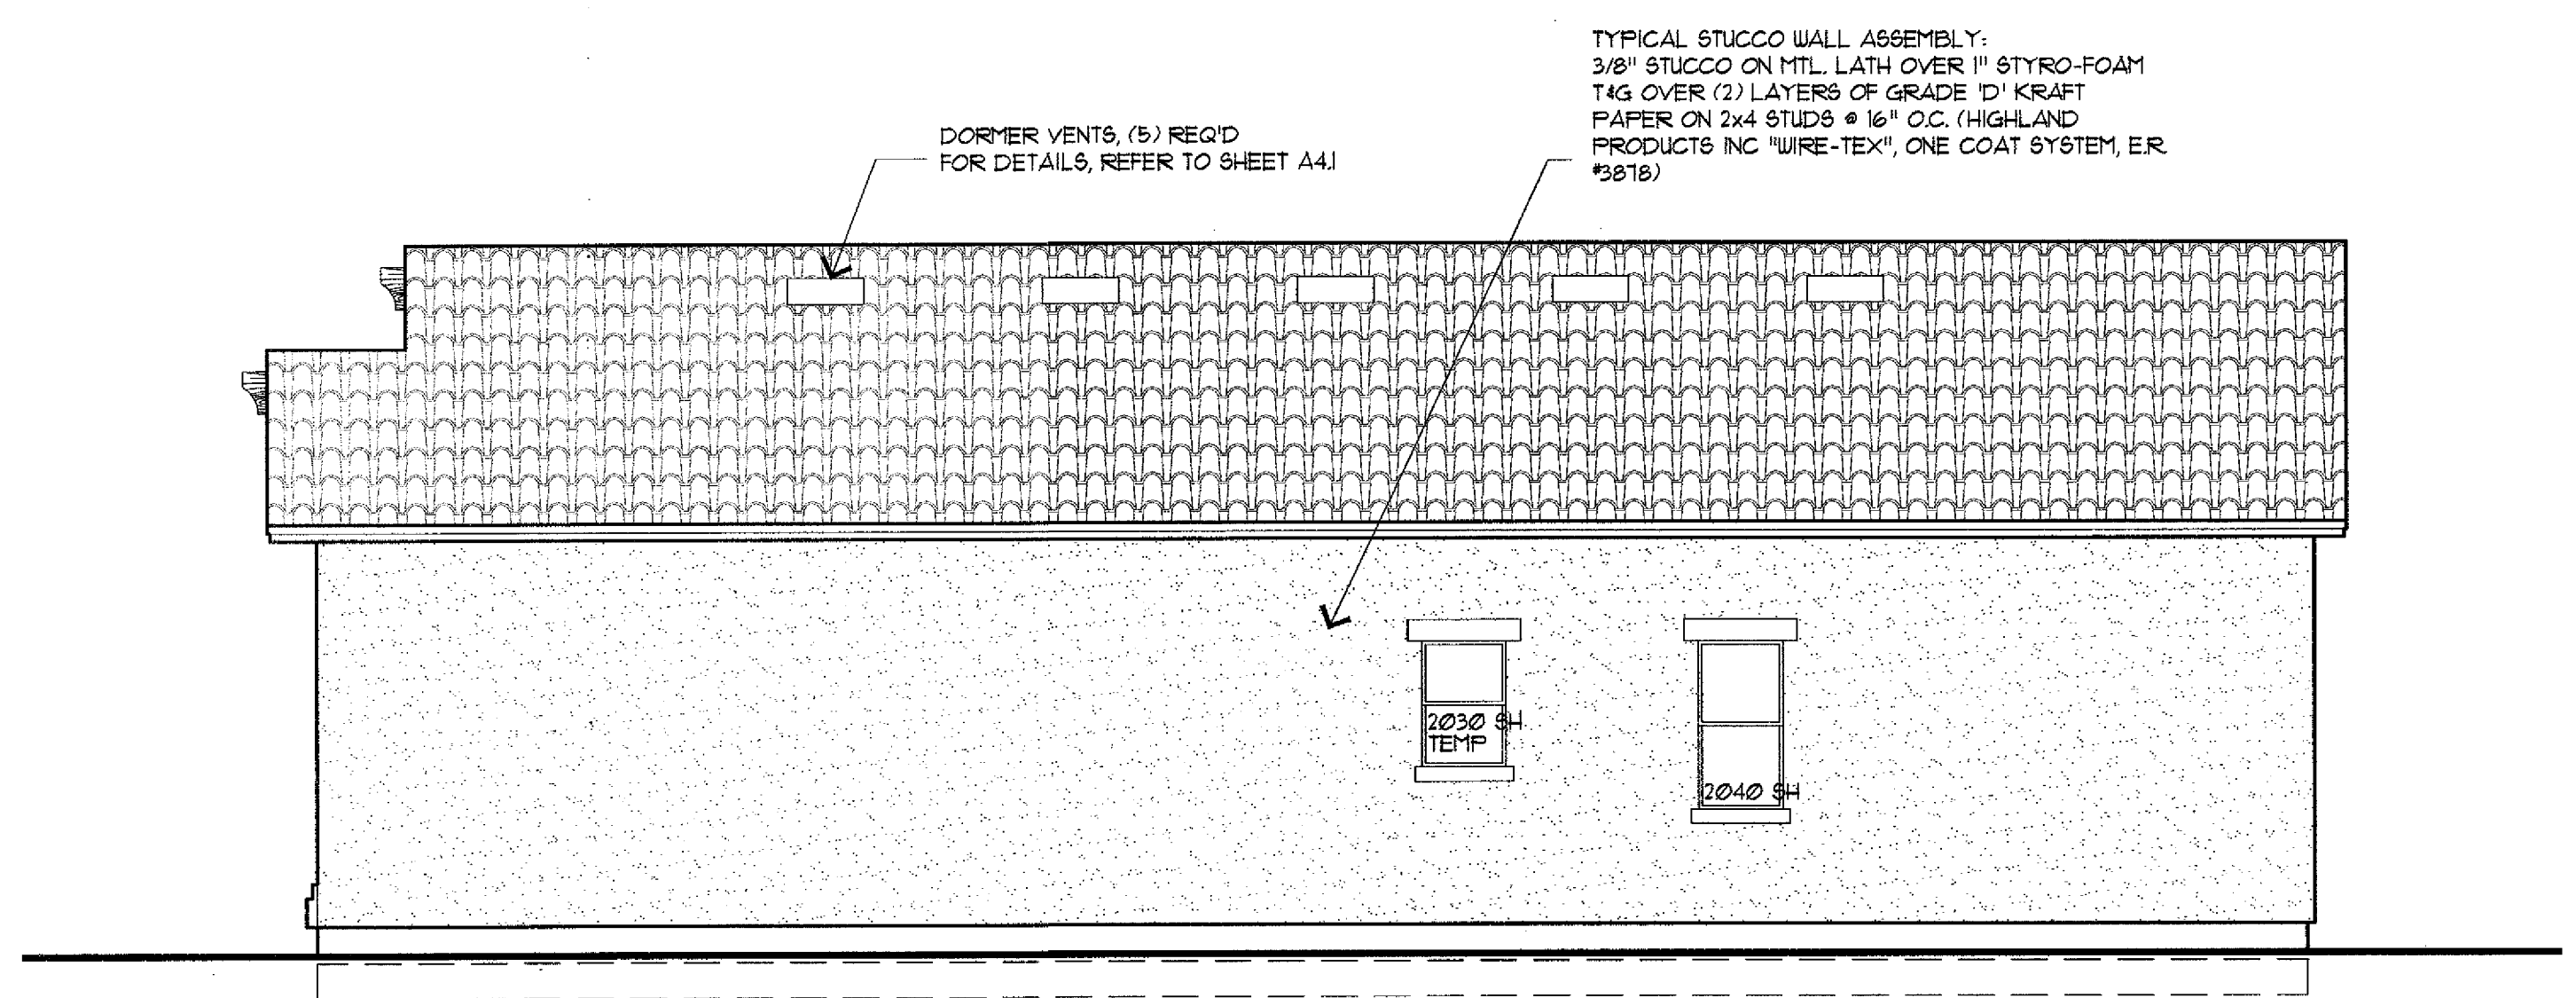

REVISIONS:

A NEW RESIDENCE FOR
LIBERTY HOMES
 BROADWAY @ SAN MARCOS

"B" ELEVATION
 1045 CORDOBA

DATE: 03.03.2007
 DRAWN: MDW 04.19.05
 MODIFIED:
 CHECKED:
 FILE: San Marc-1045-041905

SITE NO:
SM
A2.3
 SHEET NO:

FRONT ELEVATION "B"

RIGHT ELEVATION

LEFT ELEVATION

REAR ELEVATION

ELEVATIONS
 SCALE: 1/4"=1'