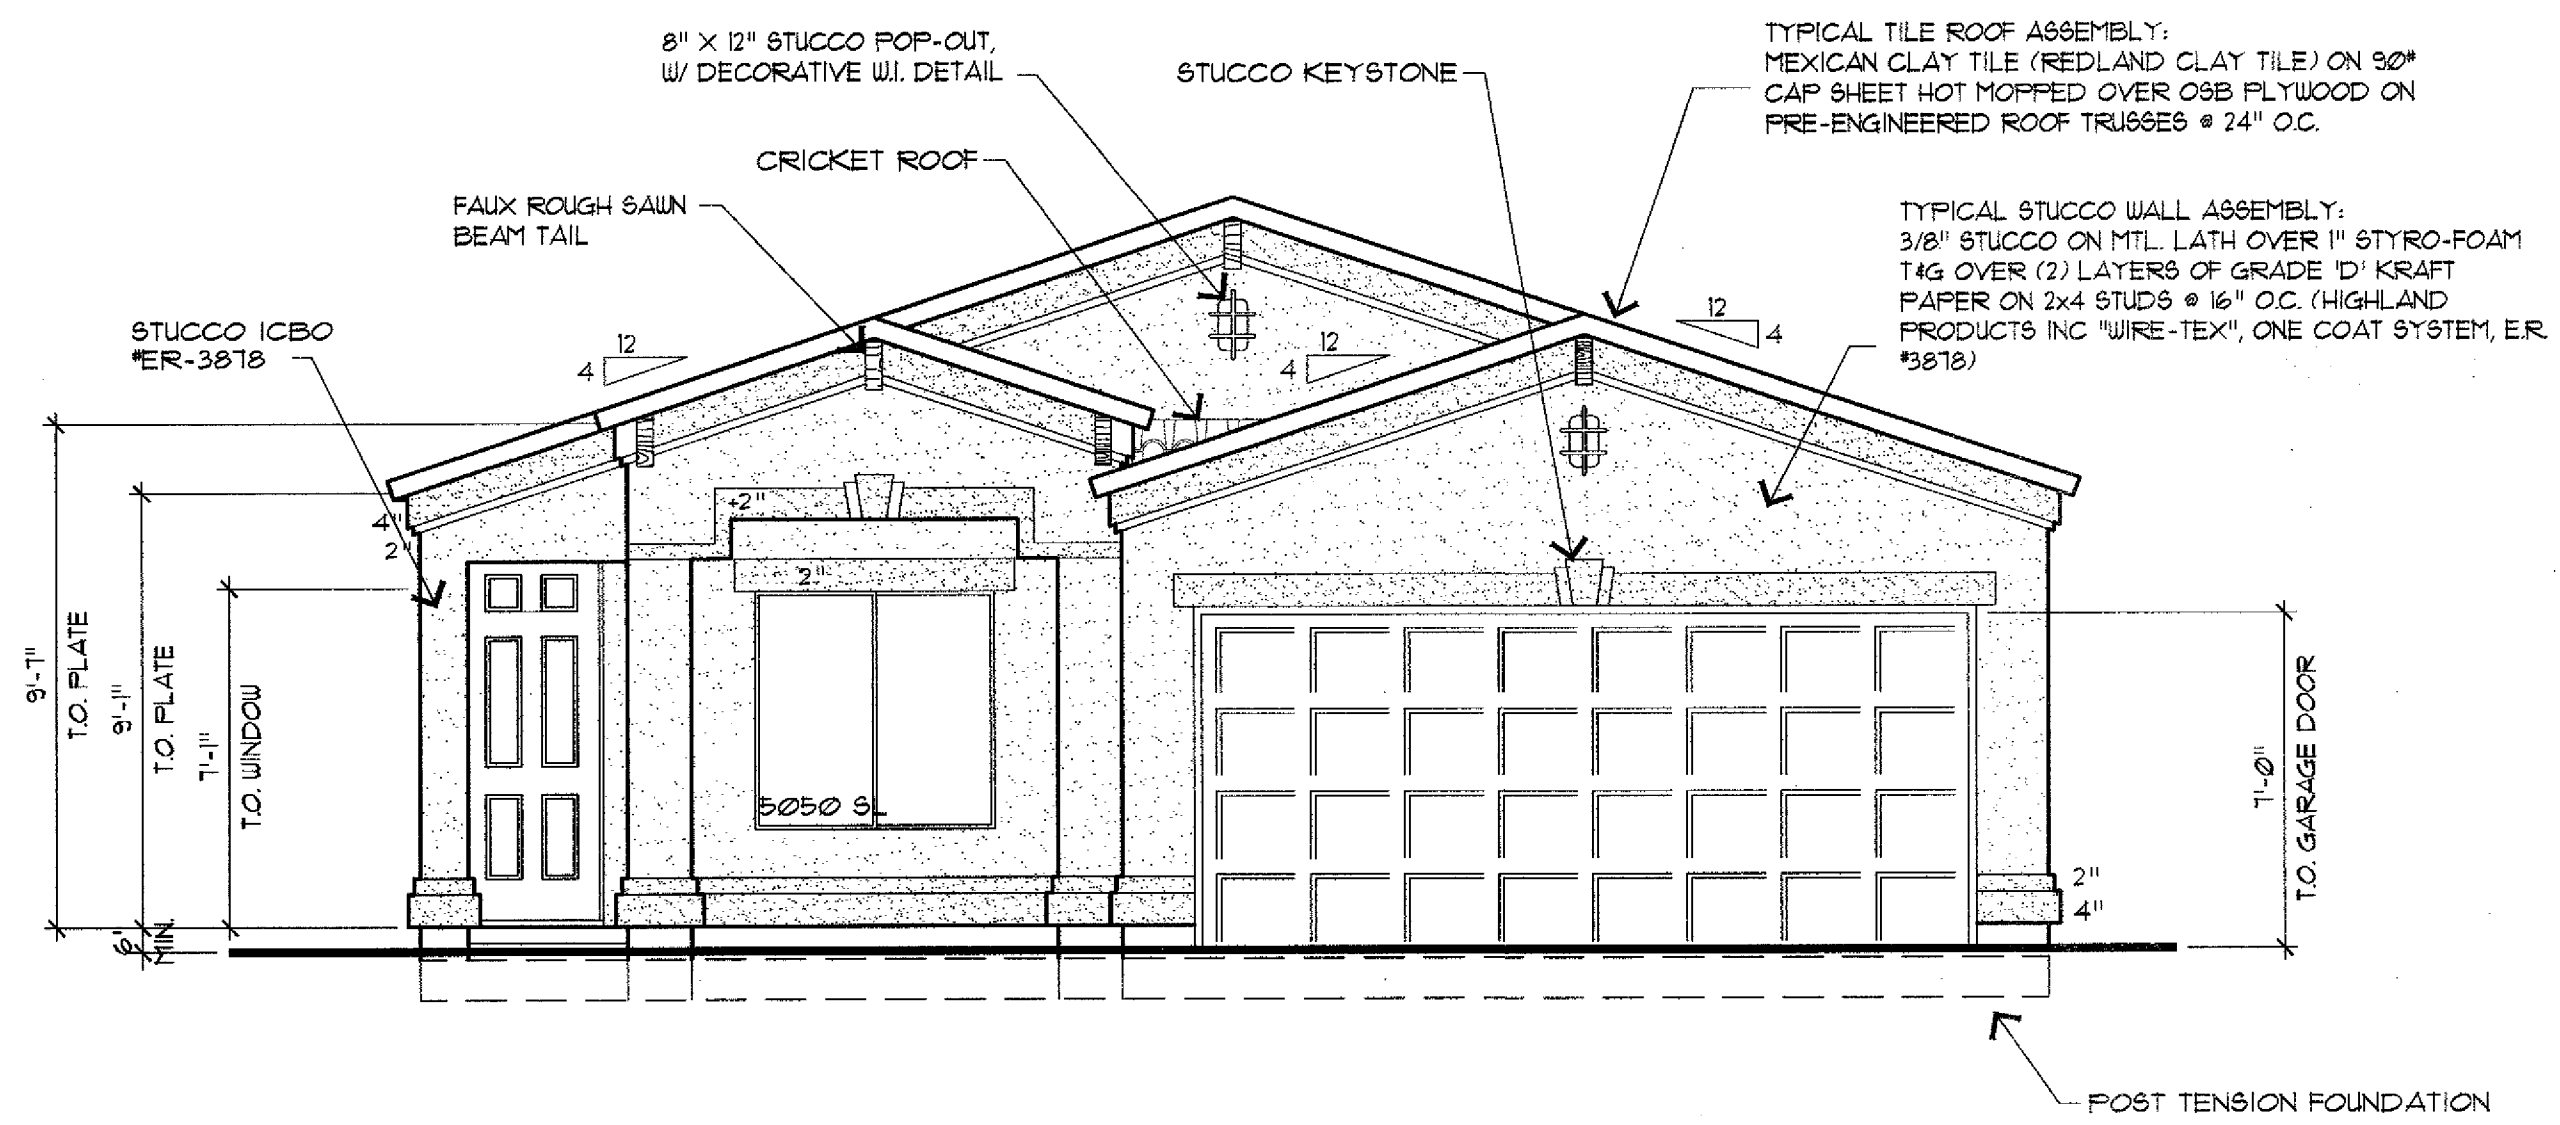

REVISIONS:

A NEW RESIDENCE FOR
LIBERTY HOMES
 BROADWAY @ SAN MARCOS

"B" ELEVATION
 1045 CORDOBA

DATE: 03.03.2007
 DRAWN: MDW 04.19.05
 MODIFIED:
 CHECKED:
 FILE: San Marc-1045-041905

SITE NO:
SM
A2.3
 SHEET NO:

FRONT ELEVATION "B"

RIGHT ELEVATION

LEFT ELEVATION

REAR ELEVATION

ELEVATIONS
 SCALE: 1/4"=1'