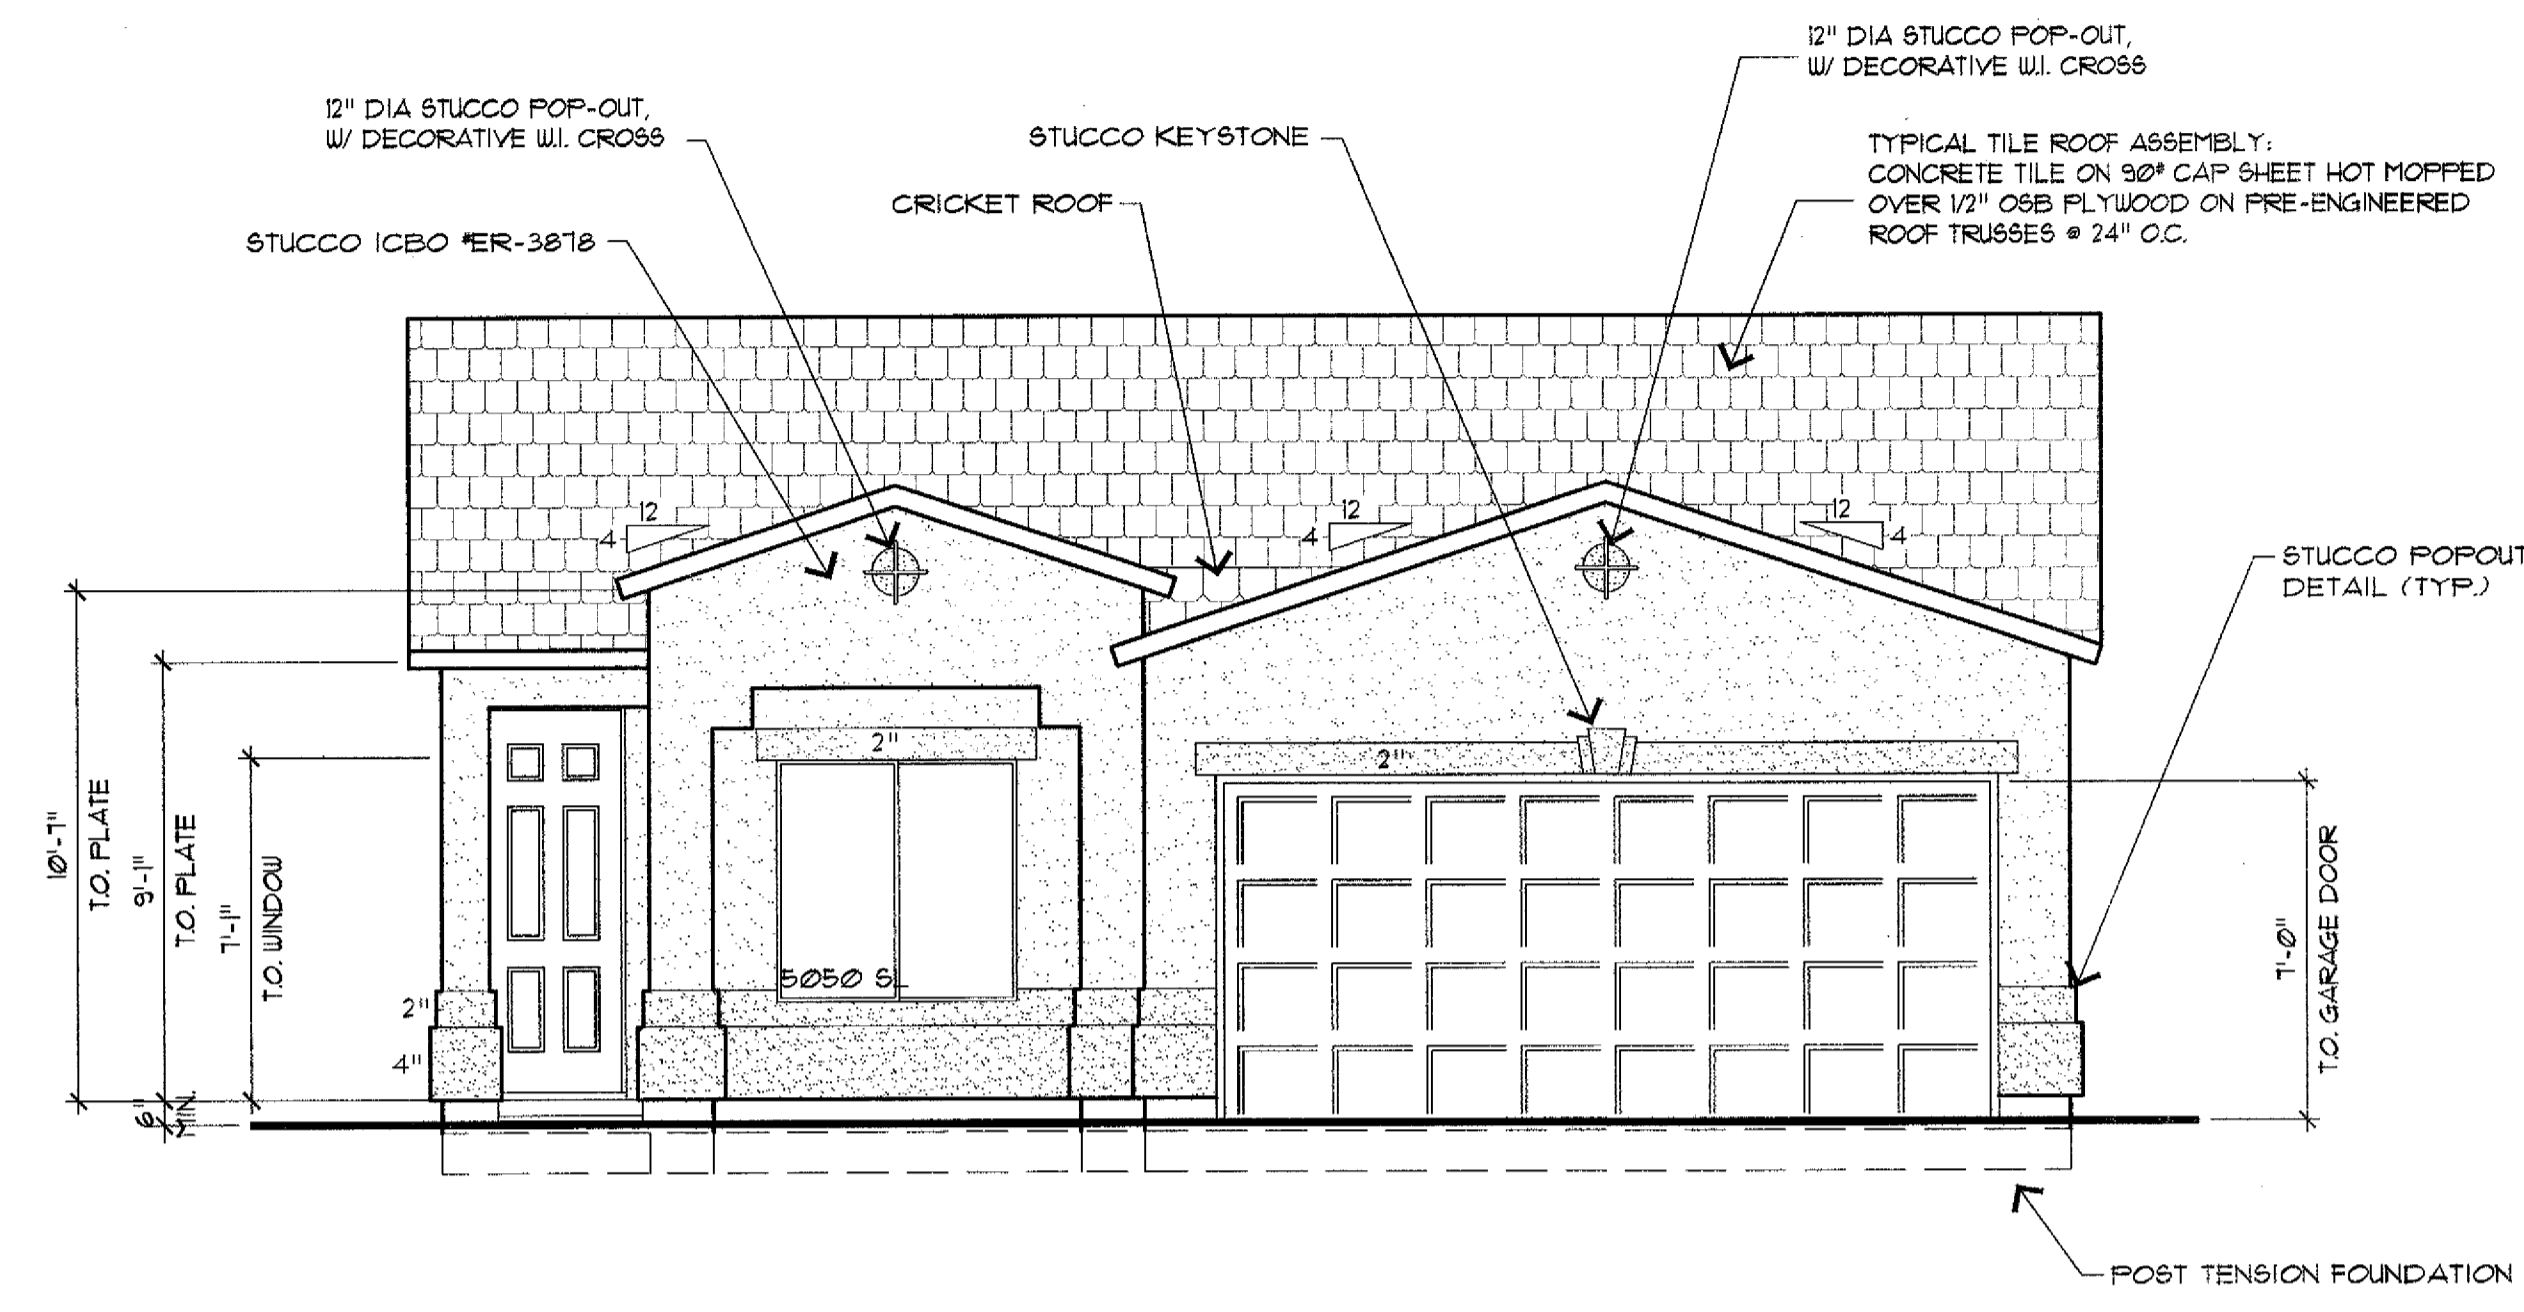

REVISIONS:

A NEW RESIDENCE FOR  
 LIBERTY HOMES  
 BROADWAY @ SAN MARCOS

"A" ELEVATION  
 1045 CORDOBA

DATE: 03.03.2007  
 DRAWN: MDW 04.19.05  
 MODIFIED:  
 CHECKED:  
 FILE: San Marc-1045-041905

SITE NO:  
 SM  
 A2.1  
 SHEET NO:

FRONT ELEVATION "A"

RIGHT ELEVATION

LEFT ELEVATION

REAR ELEVATION

ELEVATIONS  
 SCALE: 1/4"=1'