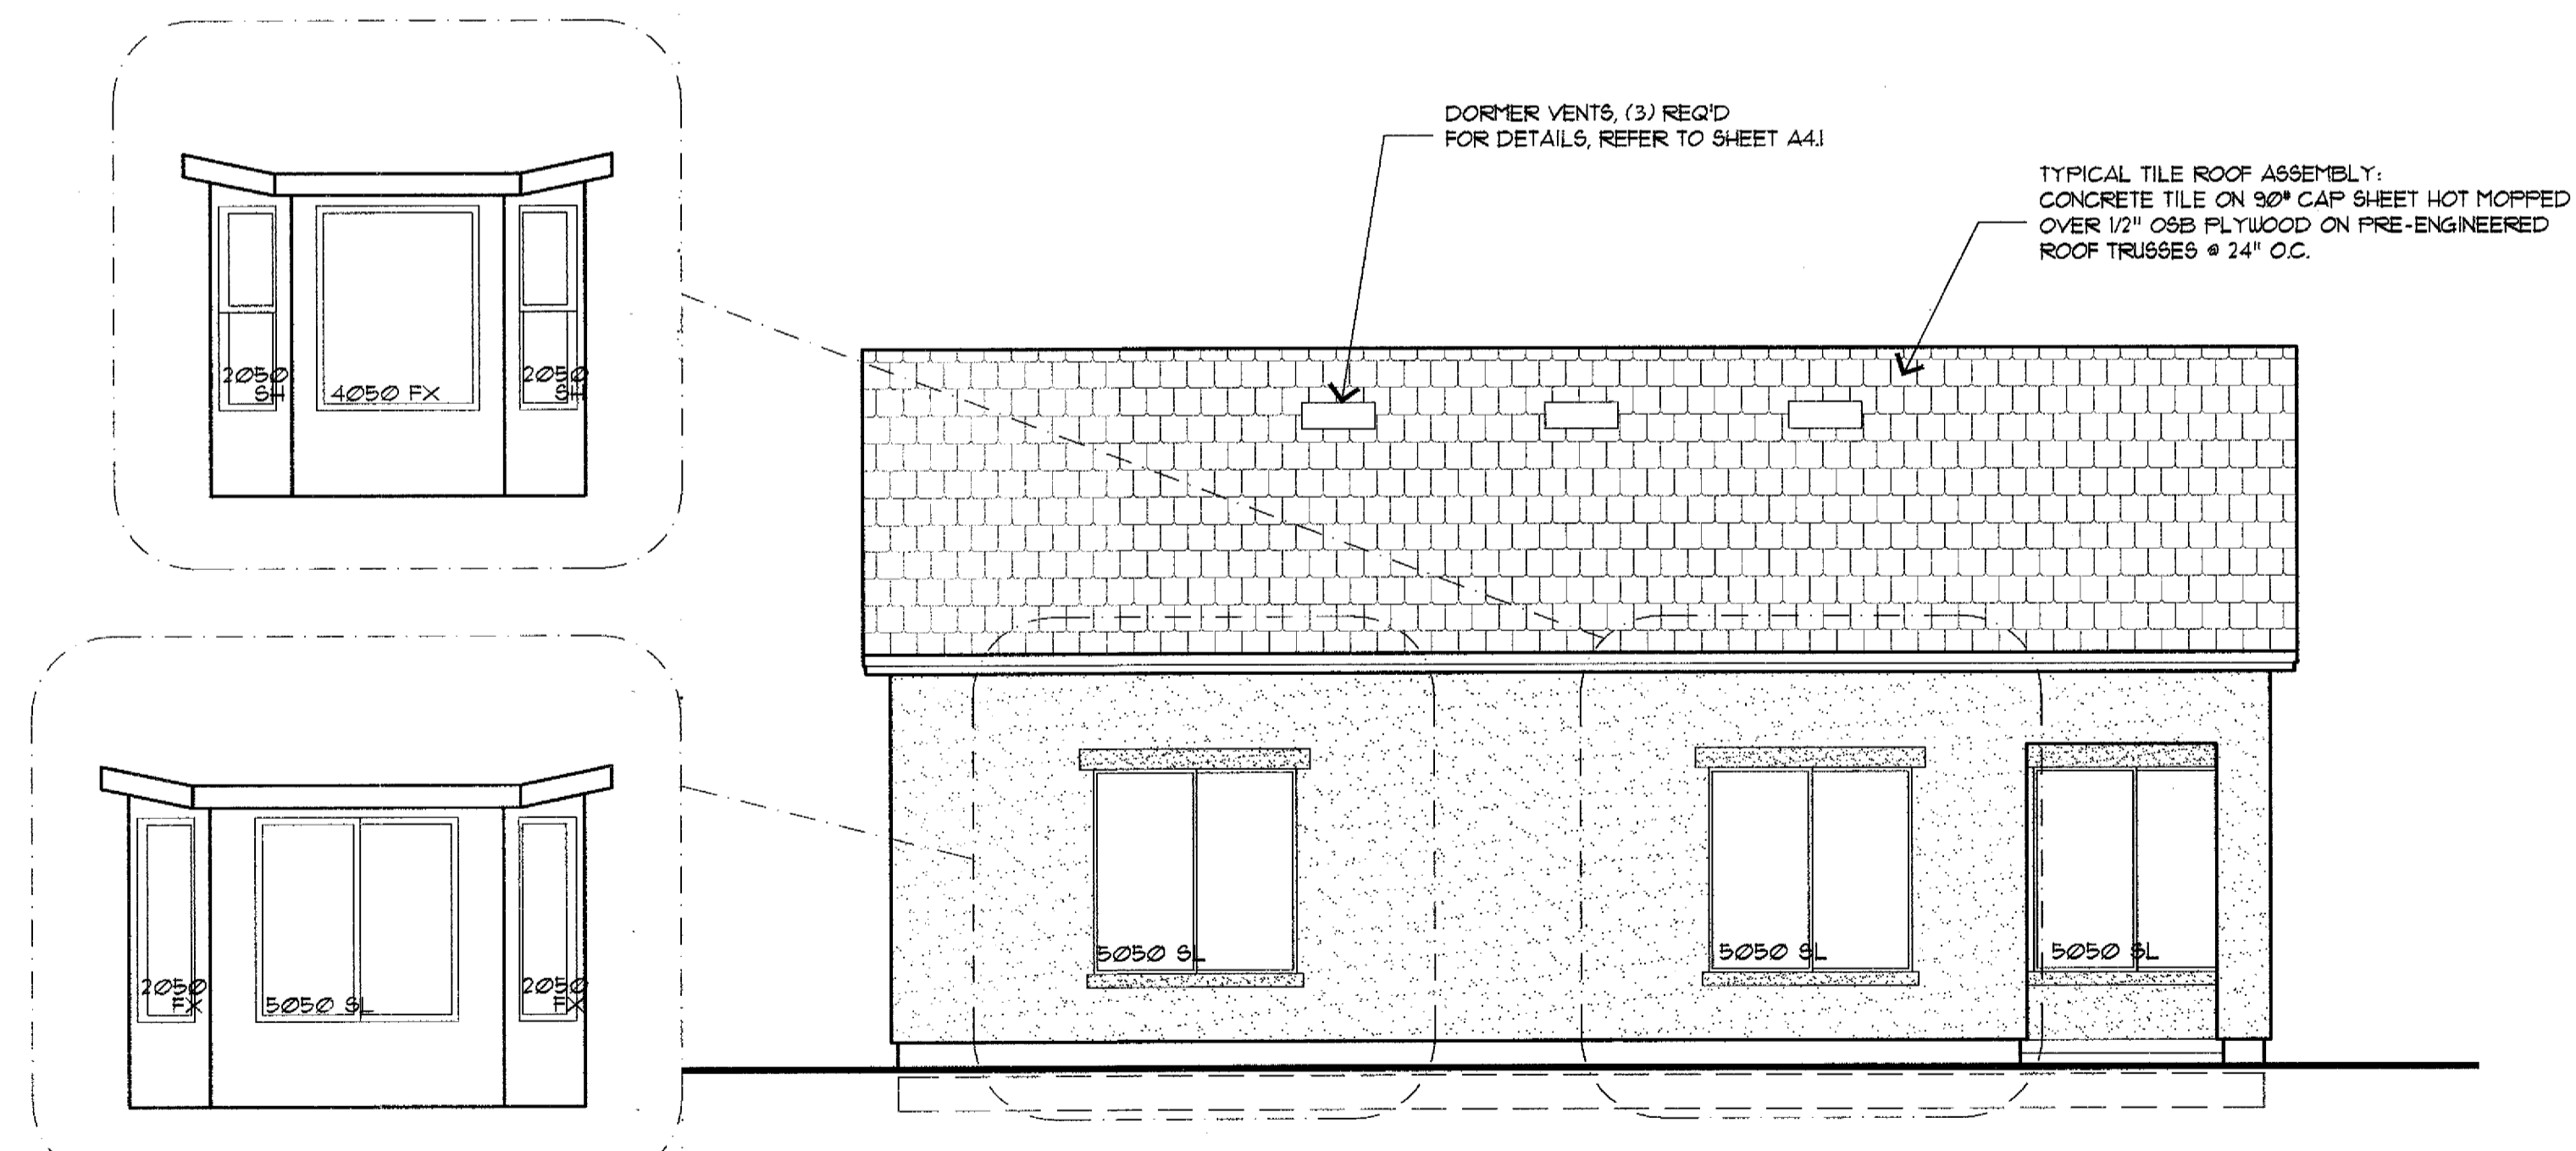

REVISIONS:

A NEW RESIDENCE FOR  
 LIBERTY HOMES  
 BROADWAY @ SAN MARCOS

"A" ELEVATION  
 1045 CORDOBA

DATE: 03.03.2007  
 DRAWN: MDW 04.19.05  
 MODIFIED:  
 CHECKED:  
 FILE: San Marc-1045-041905

SITE NO:  
 SM  
 A2.1  
 SHEET NO:

FRONT ELEVATION "A"

RIGHT ELEVATION

LEFT ELEVATION

REAR ELEVATION

ELEVATIONS  
 SCALE: 1/4"=1'