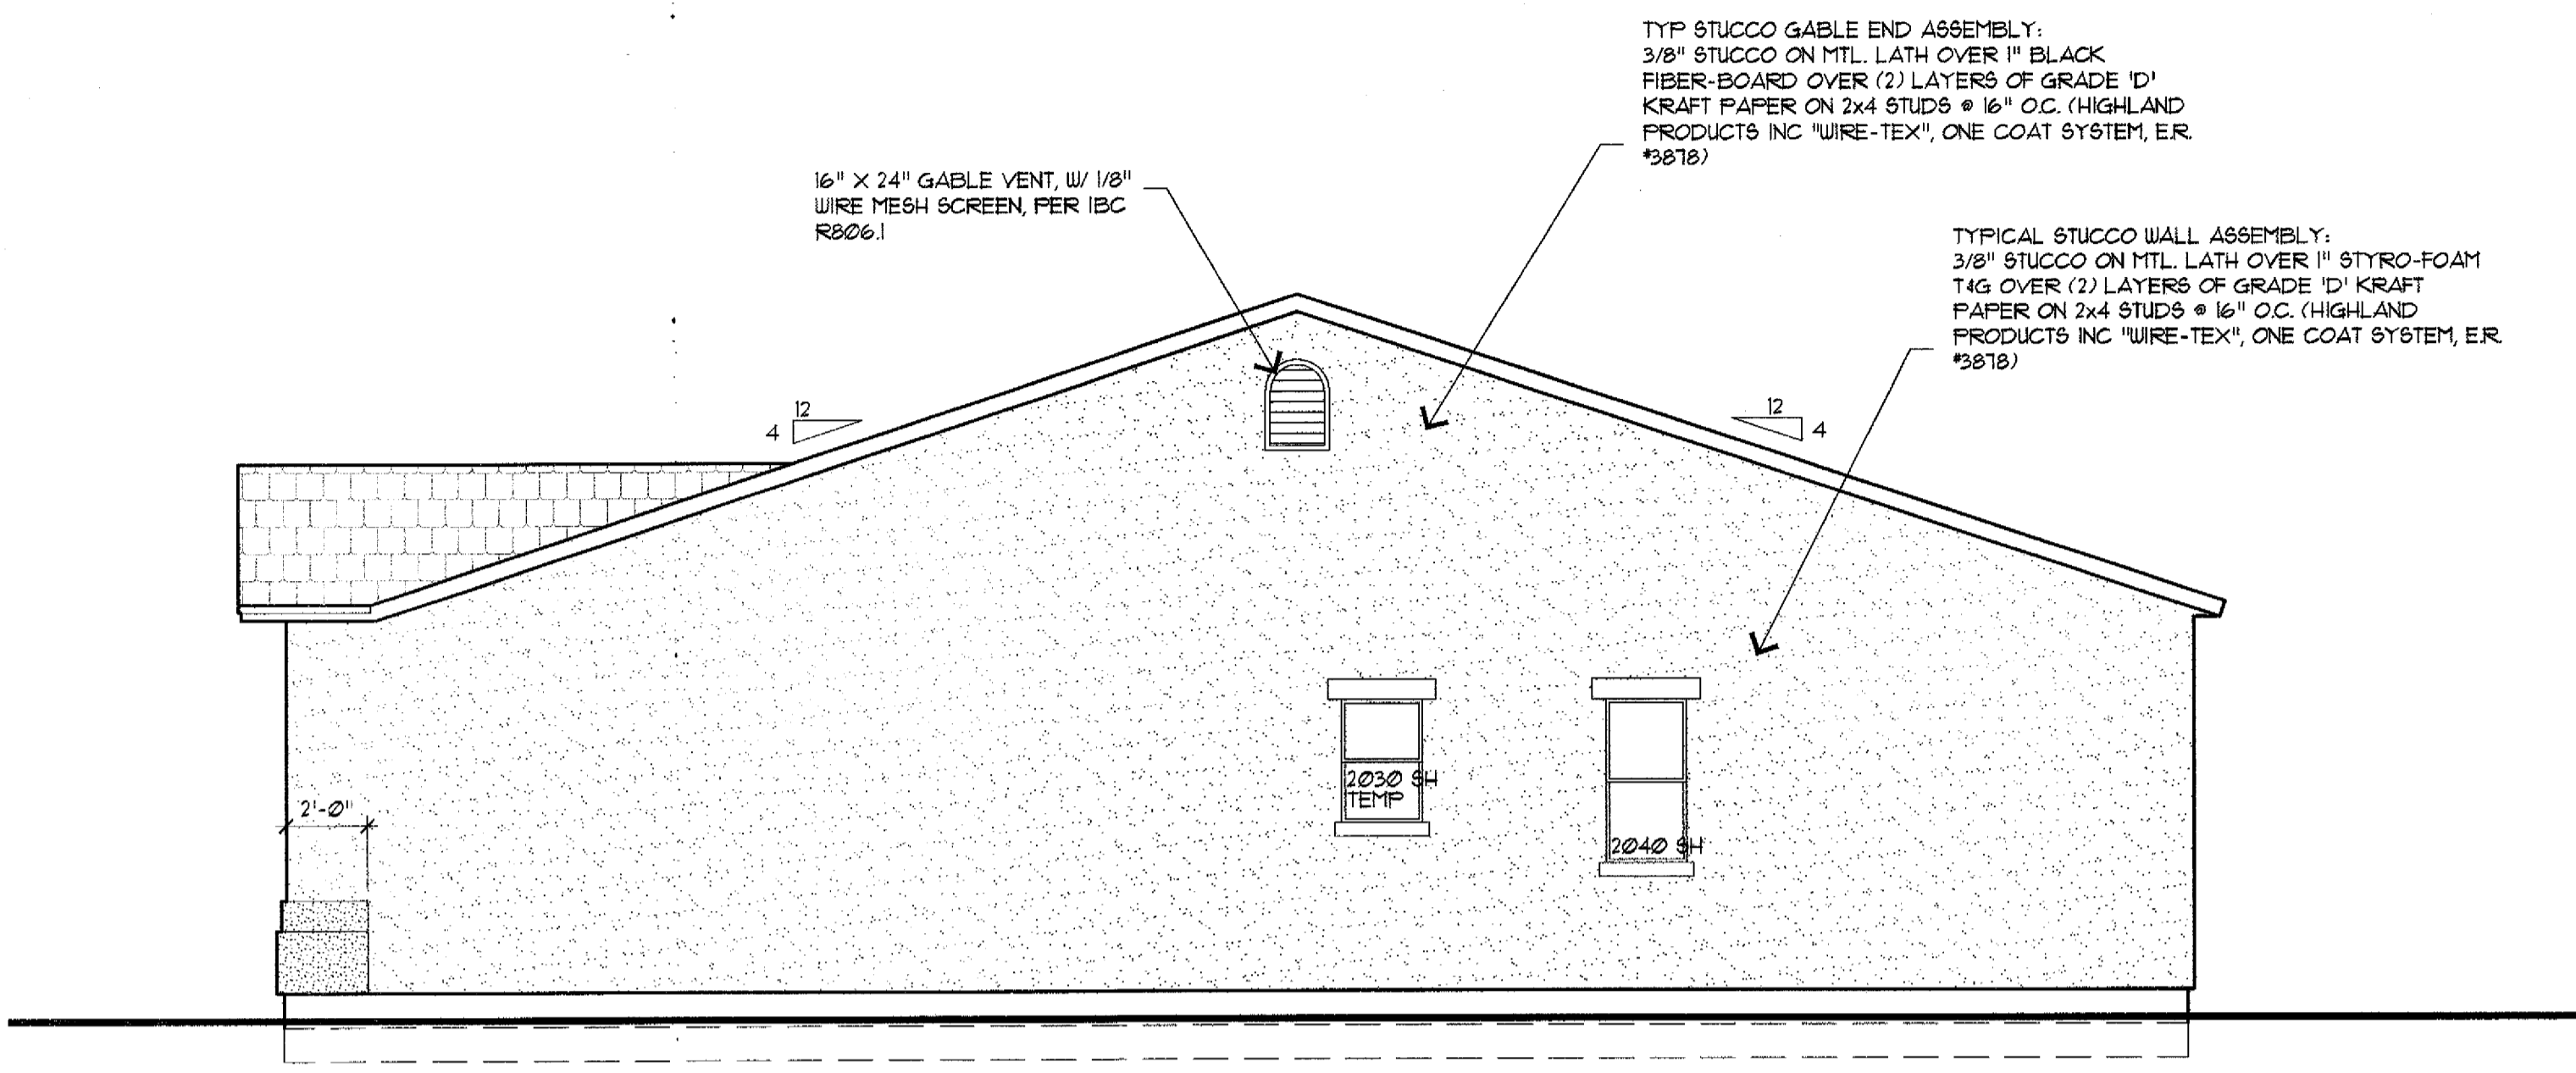

REVISIONS:

A NEW RESIDENCE FOR  
 LIBERTY HOMES  
 BROADWAY @ SAN MARCOS

"A" ELEVATION  
 1045 CORDOBA

DATE: 03.03.2007  
 DRAWN: MDW 04.19.05  
 MODIFIED:  
 CHECKED:  
 FILE: San Marc-1045-041905

SITE NO:  
 SM  
 A2.1  
 SHEET NO:

FRONT ELEVATION "A"

RIGHT ELEVATION

LEFT ELEVATION

REAR ELEVATION

ELEVATIONS  
 SCALE: 1/4"=1'