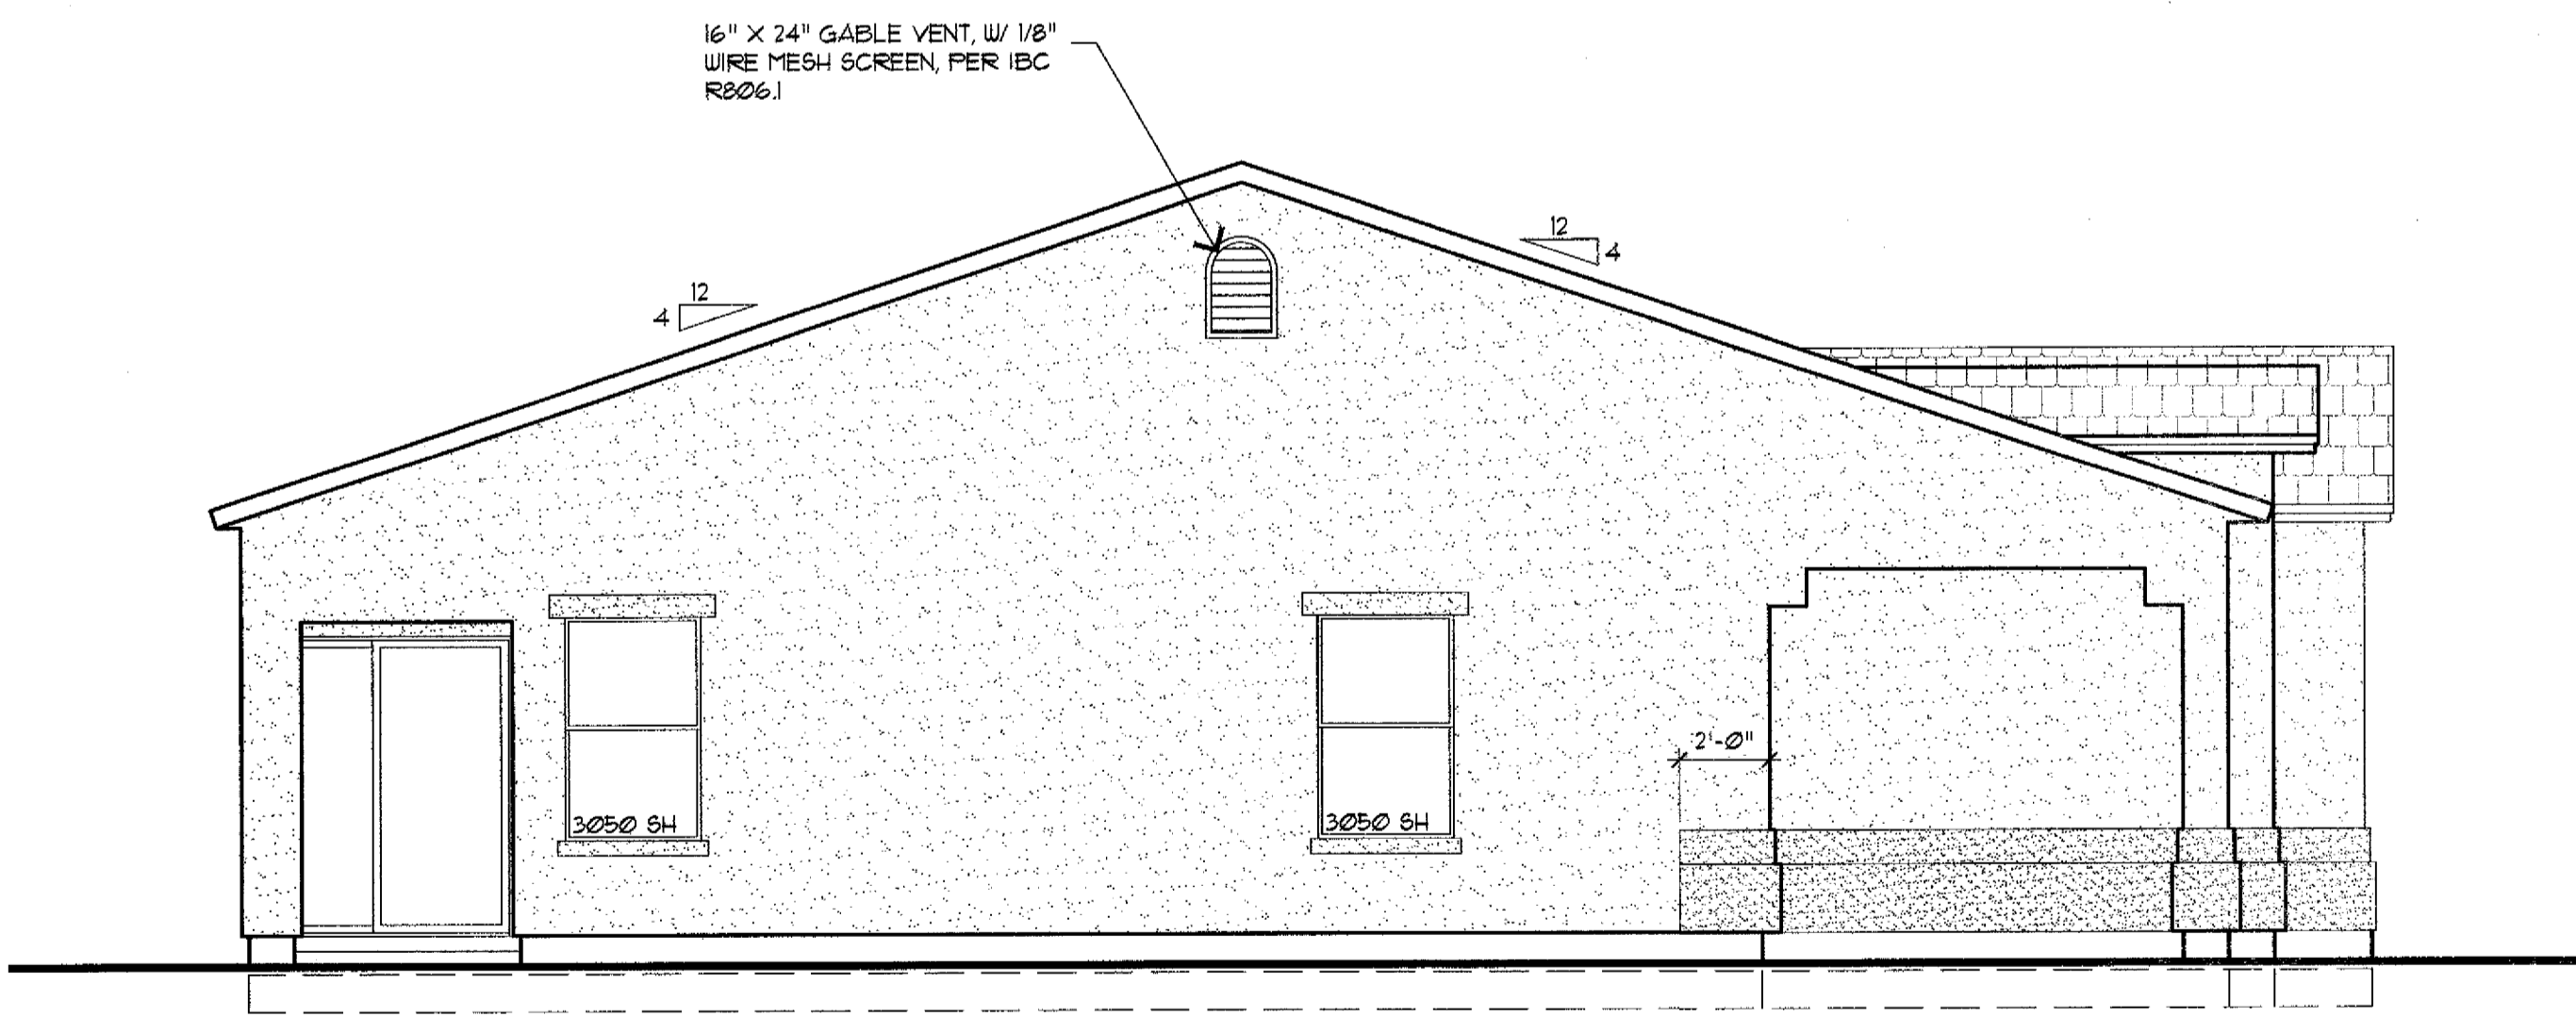

REVISIONS:

A NEW RESIDENCE FOR  
 LIBERTY HOMES  
 BROADWAY @ SAN MARCOS

"A" ELEVATION  
 1045 CORDOBA

DATE: 03.03.2007  
 DRAWN: MDW 04.19.05  
 MODIFIED:  
 CHECKED:  
 FILE: San Marc-1045-041905

SITE NO:  
 SM  
 A2.1  
 SHEET NO:

FRONT ELEVATION "A"

RIGHT ELEVATION

LEFT ELEVATION

REAR ELEVATION

ELEVATIONS  
 SCALE: 1/4"=1'